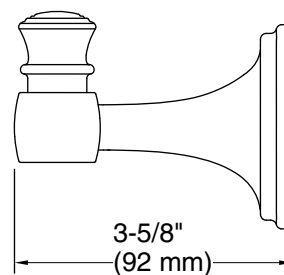

Technical Information

All product dimensions are nominal.

Installation Type: Wall-mount

Material: Zinc, Stainless Steel

Notes

Install this product according to the installation instructions.

CAUTION: Risk of personal injury. Do not install these products in any area where they are likely to be used inadvertently as a grab bar or support bar. These products are not designed or intended for use as a grab bar or support bar.