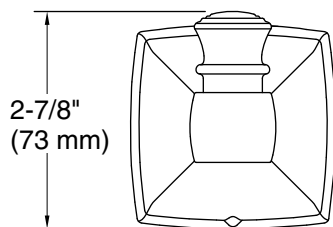

Technical Information

All product dimensions are nominal.

Installation Type: Wall-mount

Material: Zinc, Stainless Steel

Notes

Install this product according to the installation instructions.

CAUTION: Risk of personal injury. Do not install these products in any area where they are likely to be used inadvertently as a grab bar or support bar. These products are not designed or intended for use as a grab bar or support bar.