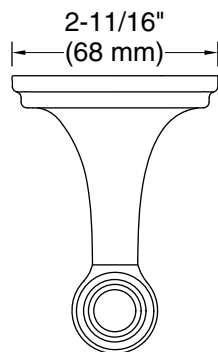

Technical Information

All product dimensions are nominal.

Installation Type: Wall-mount

Material: Zinc, Stainless Steel

Notes

Install this product according to the installation instructions.

CAUTION: Risk of personal injury. Do not install these products in any area where they are likely to be used inadvertently as a grab bar or support bar. These products are not designed or intended for use as a grab bar or support bar.