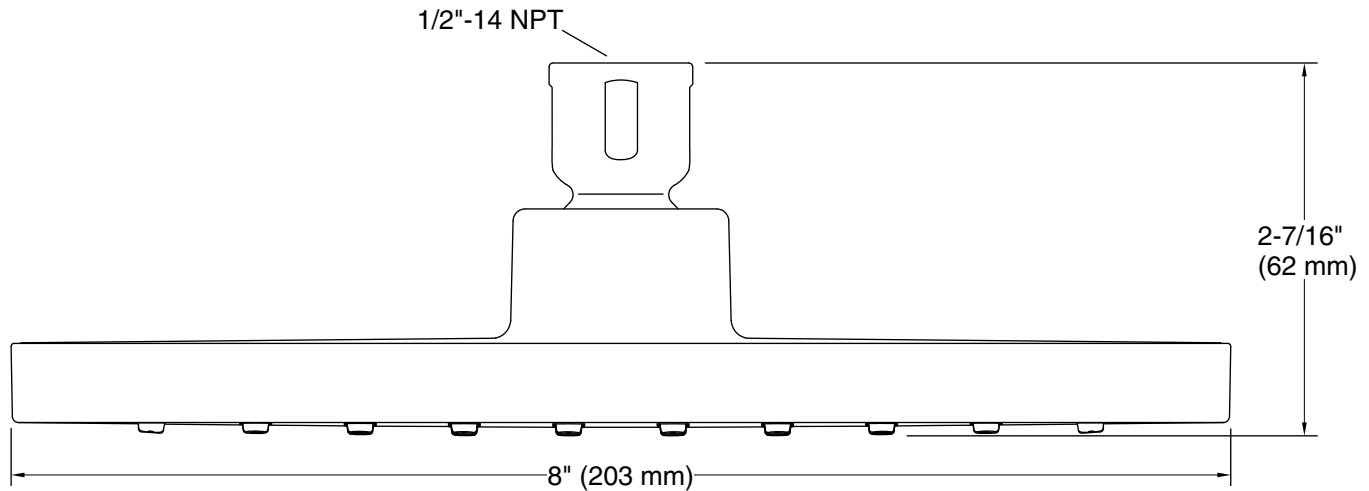

Technical Information

All product dimensions are nominal.

Faucet:

Flow rate: 1.75 gal/min (6.6 l/min)

Drain included: No

Showerhead/Body Spray:

Rated maximum flow: 1.75 gal/min (6.6 l/min)

Pressure: 80 psi (5.5 bar)

Notes

For use with automatic compensating valves rated at 1.40 gal/min (5.3 l/min) or less.

Install this product according to the installation instructions.