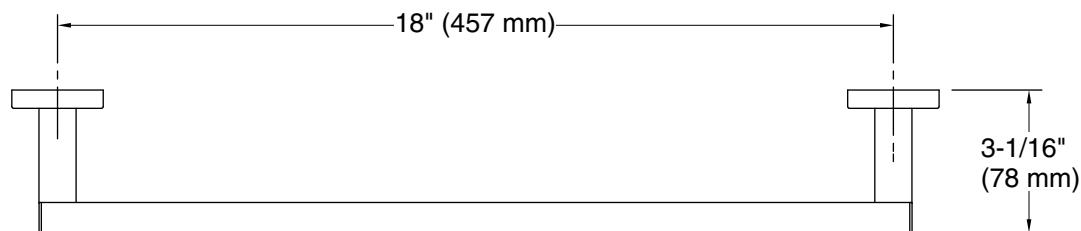

Features

- 18" (457 mm) bar.
- Coordinates with other products in the Square collection.

Material

- Premium metal construction for durability and reliability.
- KOHLER finishes resist corrosion and tarnishing.

Technical Information

All product dimensions are nominal.

Material: Zinc, Stainless Steel

Notes

Install this product according to the installation instructions.

CAUTION: Risk of personal injury. Do not install these products in any area where they are likely to be used inadvertently as a grab bar or support bar. These products are not designed or intended for use as a grab bar or support bar.