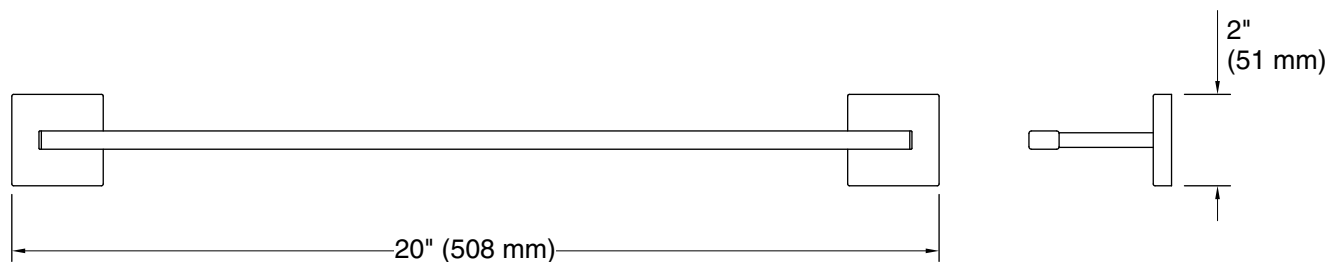

Features

- 18" (457 mm) bar.
- Coordinates with other products in the Square collection.

Material

- Premium metal construction for durability and reliability.
- KOHLER finishes resist corrosion and tarnishing.

Installation

- Installation hardware and template included.

Recommended Products/Accessories

- K-31507-TA bath towel with Tatami weave, 30" x 58"
- K-31507-TE bath towel with Terry weave, 30" x 58"
- K-31507-TX bath towel with Textured weave, 30" x 58"

Technical Information

All product dimensions are nominal.

Material: Zinc, Stainless Steel

Notes

Install this product according to the installation instructions.

CAUTION: Risk of personal injury. Do not install these products in any area where they are likely to be used inadvertently as a grab bar or support bar. These products are not designed or intended for use as a grab bar or support bar.