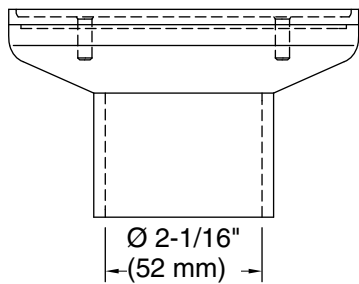

Technical Information

All product dimensions are nominal.

Drain included: Yes

Notes

Install this product according to the installation instructions.