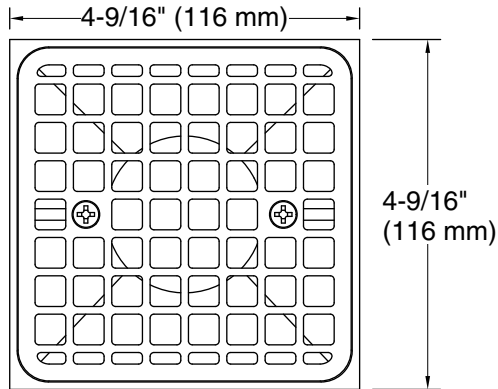

Available Colors/Finishes

Color tiles intended for reference only.

Color	Code	Description
	CP	Polished Chrome
	BN	Vibrant [®] Brushed Nickel

Technical Information

All product dimensions are nominal.

Drain included: Yes