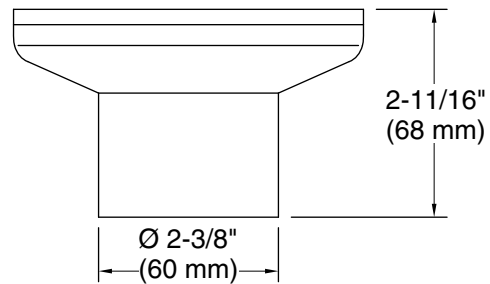

Available Colors/Finishes

Color tiles intended for reference only.

Color	Code	Description
	CP	Polished Chrome
	BN	Vibrant [®] Brushed Nickel

Technical Information

All product dimensions are nominal.

Drain included: Yes