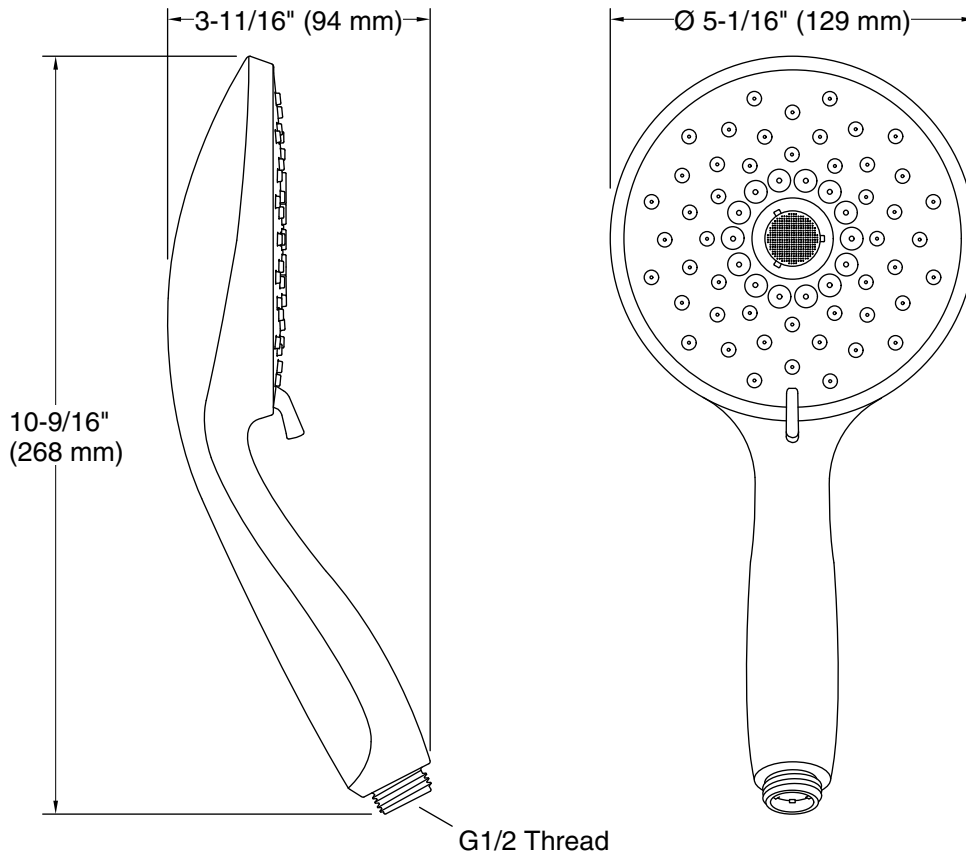

Technical Information

All product dimensions are nominal.

Handshower:

Rated maximum flow: 2.5 gal/min (9.5 l/min)

Notes

Install this product according to the installation instructions.

Plumbing codes require an atmospheric vacuum breaker (such as Kohler Model K-9660) be installed in-line with handshowers. Please consult with local plumbing officials.

ADA, OBC, CSA B651 compliant when installed to the specific requirements of these regulations.