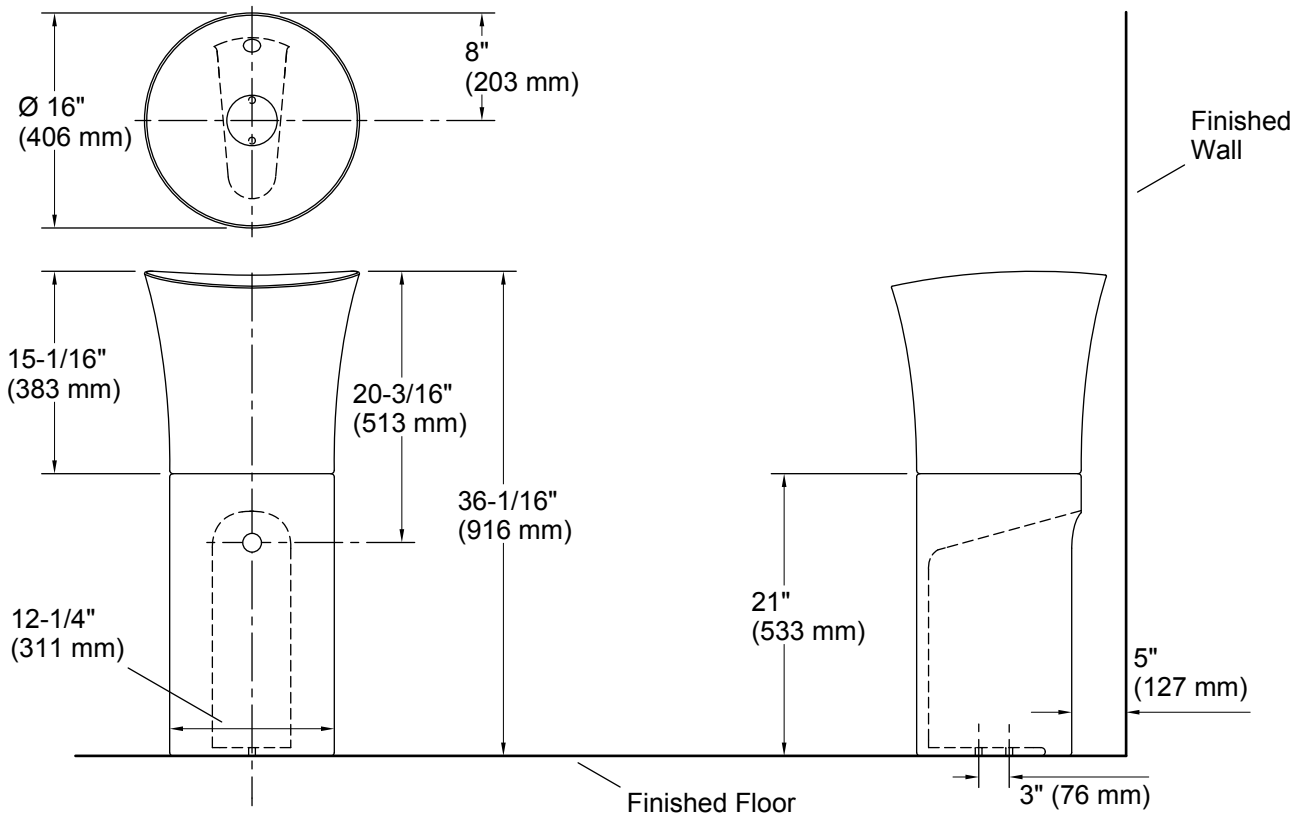

Features

- Round basin and base.
- Freestanding pedestal creates a unique installation.
- No faucet holes; requires wall- or counter-mount faucet.
- Overflow drain.
- Innovative Supramic technology provides superior strength and ultra-thin edge profiles.
- Includes color-matched overflow cap and color-matched brass drain cover.
- Drain extension included for ease of installation.
- Combination consists of the K-20703 basin and K-20702 pedestal.
- Coordinates with other products in the Veil collection.

Material

- Fireclay with Supramic technology.

Installation

- Pedestal

Recommended Products/Accessories

K-9018 P-Trap

Codes/Standards

ASME A112.19.2/CSA B45.1

Technical Information

All product dimensions are nominal.

Bowl configuration:	Single
Installation:	Pedestal
Bowl area (Center):	Length: 15-13/16" (402 mm) Width: 15-13/16" (402 mm) Bowl depth: 3-15/16" (100 mm) With overflow: Yes Water depth: 1-13/16" (46 mm)
Drain hole:	2-1/2" (64 mm)