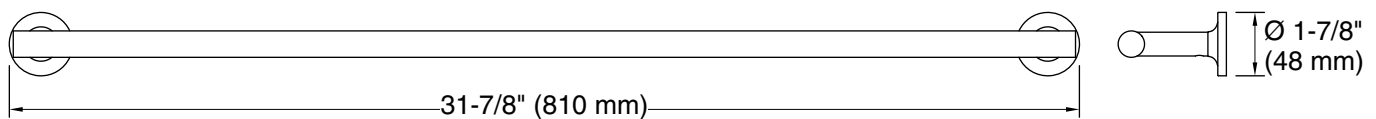

Technical Information

All product dimensions are nominal.

Installation Type: Wall-mount

Material: Metal

Notes

Install this product according to the installation guide.