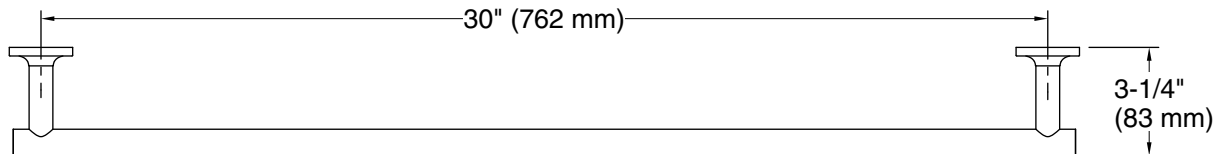

Technical Information

All product dimensions are nominal.

Installation Type: Wall-mount

Material: Metal

Notes

Install this product according to the installation guide.