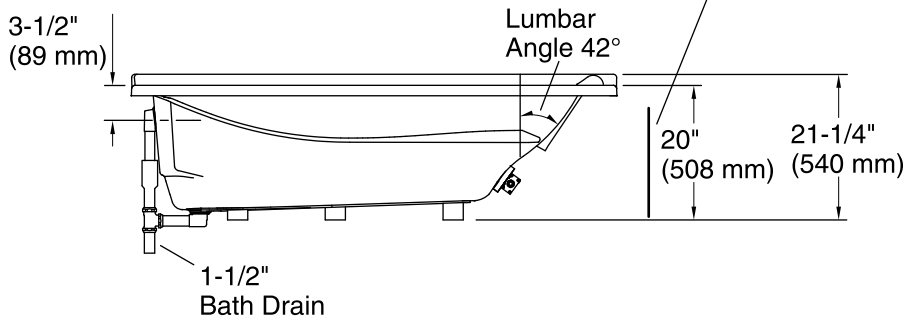

No change in measurements if connected with drain illustrated. (K-7166-AF)

 Recommended Faucet Location

Access Panel
20" (508 mm) W x
15" (381 mm) H Min

Required Electrical Service

One circuit required, protected with Class A Ground-Fault Circuit-Interrupter (GFCI). Outside North America, this device may be known as a Residual Current Device (RCD).

Heated Surface: 120 V, 15 A

Technical Information

All product dimensions are nominal.

Installation: Three-wall alcove
 Drain location: Left
 Basin area, bottom: 50" x 24" (1270 mm x 610 mm)
 Basin area, top: 65" x 27" (1651 mm x 686 mm)
 Weight: 77 lbs (34.9 kg)
 Minimum floor load: 39.1 lbs/ft² (190.9 kg/m²)
 Water depth: 14" (356 mm)
 Water capacity: 72 gal (272.5 L)
 Electrical component rating: Heated Surface: 120 V, 0.5 A, 60 Hz, 65 W
 Minimum flat for door: 2-1/8" (54 mm)