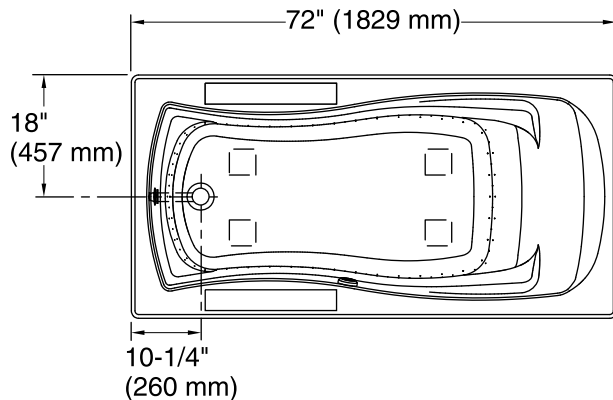

No change in measurements if connected with drain illustrated. (K-7166-AF)

 Recommended Faucet Location

Access Panel
20" (508 mm) W x
15" (381 mm) H Min

Required Electrical Service

One circuit required, protected with Class A Ground-Fault Circuit-Interrupter (GFCI). Outside North America, this device may be known as a Residual Current Device (RCD).

Heated Surface: 120 V, 15 A

Technical Information

All product dimensions are nominal.

Installation: Three-wall alcove
 Drain location: Left
 Basin area, bottom: 50" x 24" (1270 mm x 610 mm)
 Basin area, top: 65" x 27" (1651 mm x 686 mm)
 Weight: 77 lbs (34.9 kg)
 Minimum floor load: 39.1 lbs/ft² (190.9 kg/m²)
 Water depth: 14" (356 mm)
 Water capacity: 72 gal (272.5 L)
 Electrical component rating: Heated Surface: 120 V, 0.5 A, 60 Hz, 65 W
 Minimum flat for door: 2-1/8" (54 mm)