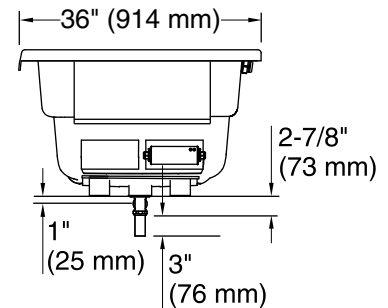

No change in measurements if connected with drain illustrated. (K-7166-AF)

 Recommended Faucet Location

Access Panel
20" (508 mm) W x
15" (381 mm) H Min

Required Electrical Service

One circuit required, protected with Class A Ground-Fault Circuit-Interrupter (GFCI). Outside North America, this device may be known as a Residual Current Device (RCD).

Heated Surface: 120 V, 15 A

Technical Information

All product dimensions are nominal.

Installation: Three-wall alcove
 Drain location: Left
 Basin area, bottom: 50" x 24" (1270 mm x 610 mm)
 Basin area, top: 65" x 27" (1651 mm x 686 mm)
 Weight: 77 lbs (34.9 kg)
 Minimum floor load: 39.1 lbs/ft² (190.9 kg/m²)
 Water depth: 14" (356 mm)
 Water capacity: 72 gal (272.5 L)
 Electrical component rating: Heated Surface: 120 V, 0.5 A, 60 Hz, 65 W
 Minimum flat for door: 2-1/8" (54 mm)