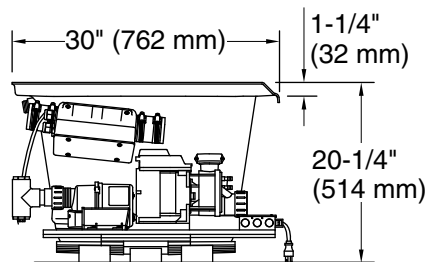

Blower Motor Access
30" (762 mm) W x 15" (381 mm) H Min

1-1/2" Bath Drain