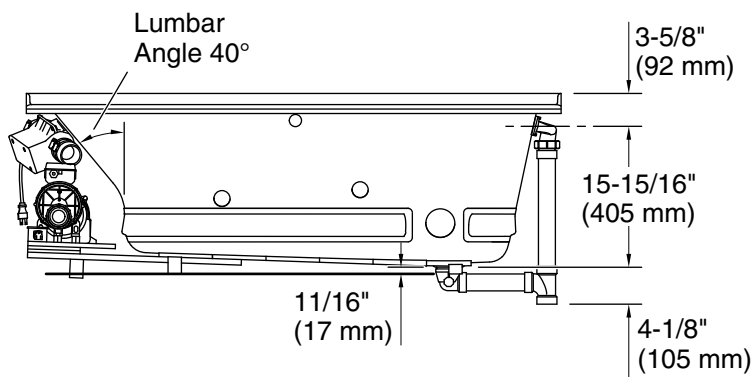

Required Electrical Service

Three dedicated circuits required, protected with Class A Ground-Fault Circuit-Interrupter (GFCI). Outside North America, this device may be known as a Residual Current Device (RCD).

Blower:	120 V, 15 A, 60 Hz
Air bath, Pump:	120 V, 15 A, 60 Hz
Heater:	120 V, 15 A, 60 Hz

Technical Information

All product dimensions are nominal.

Installation:	Three-wall alcove
Drain location:	Right
Basin area, bottom:	42-7/16" x 20" (1078 mm x 508 mm)
Basin area, top:	54-5/16" x 24-1/4" (1380 mm x 616 mm)
Weight:	152 lbs (68.9 kg)
Minimum floor load:	53.9 lbs/ft² (263.2 kg/m²)
Water depth:	15-1/8" (384 mm)
Water capacity:	59.8 gal (226.4 L)
Electrical component rating:	Blower: 120 V, 10 A, 60 Hz Air bath: 120 V, 5 A, 60 Hz Pump: 120 V, 7 A, 60 Hz Heater: 120 V, 12 A, 60 Hz

Notes

Measure your actual product for rough-in details. Install this product according to the installation instructions.

The hot water supply should be 70% of the capacity of the bath or greater. Installations will vary.