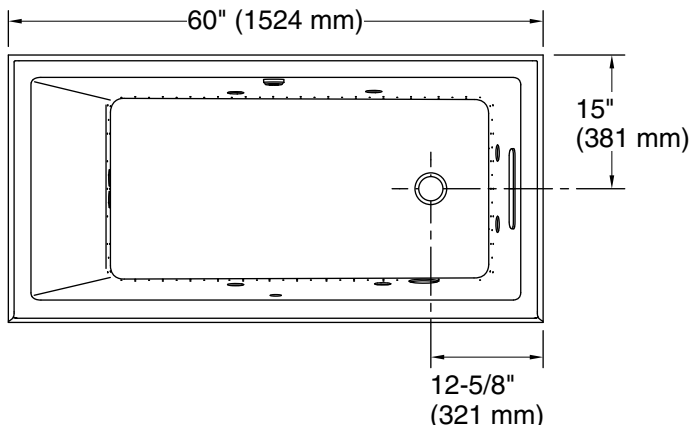

THE BOLD LOOK
OF **KOHLER**®

Underscore® Rectangle

60" x 30" Heated BubbleMassage™ air bath with whirlpool
K-1167-XHGHR

No change in measurements if connected with drain illustrated. (K-7271)

Integral Flange Detail