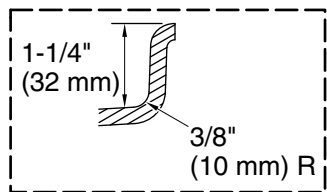

THE BOLD LOOK
OF **KOHLER**®

Underscore® Rectangle

60" x 30" Heated BubbleMassage™ air bath with whirlpool
K-1167-XHGHR

No change in measurements if connected with drain illustrated. (K-7271)

Integral Flange Detail