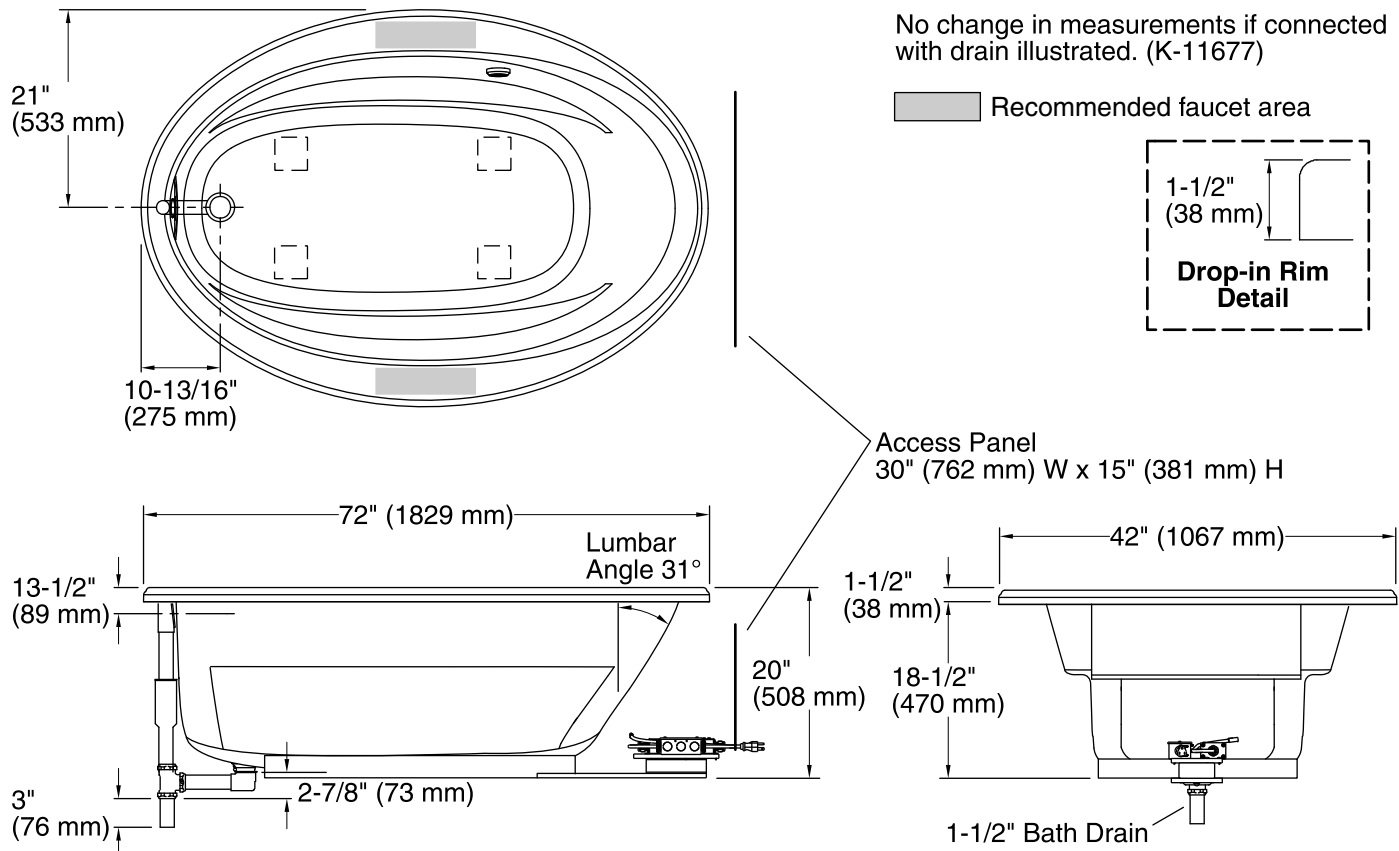

### Color Code Description

	0	White
	96	Biscuit
	47	Almond

No change in measurements if connected with drain illustrated. (K-11677)

 Recommended faucet area

### Technical Information

All product dimensions are nominal.

Installation:	Drop-in
Drain location:	End
Basin area, bottom:	55-1/4" x 23-1/2" (1403 mm x 597 mm)
Basin area, top:	64-1/2" x 32" (1638 mm x 813 mm)
Weight:	85 lbs (38.6 kg)
Minimum floor load:	35 lbs/ft <sup>2</sup> (170.9 kg/m <sup>2</sup> )
Water depth:	15" (381 mm)
Water capacity:	75 gal (283.9 L)
Template:	Drop-in, 1042557-7, required, included
Electrical component rating:	Heated Surface: 120 V, 0.5 A, 60 Hz, 65 W