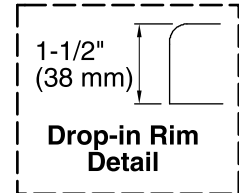

### Color Code Description

	0	White
	96	Biscuit
	47	Almond

No change in measurements if connected with drain illustrated. (K-11677)

 Recommended faucet area

### Technical Information

All product dimensions are nominal.

Installation:	Drop-in
Drain location:	End
Basin area, bottom:	55-1/4" x 23-1/2" (1403 mm x 597 mm)
Basin area, top:	64-1/2" x 32" (1638 mm x 813 mm)
Weight:	85 lbs (38.6 kg)
Minimum floor load:	35 lbs/ft <sup>2</sup> (170.9 kg/m <sup>2</sup> )
Water depth:	15" (381 mm)
Water capacity:	75 gal (283.9 L)
Template:	Drop-in, 1042557-7, required, included
Electrical component rating:	Heated Surface: 120 V, 0.5 A, 60 Hz, 65 W