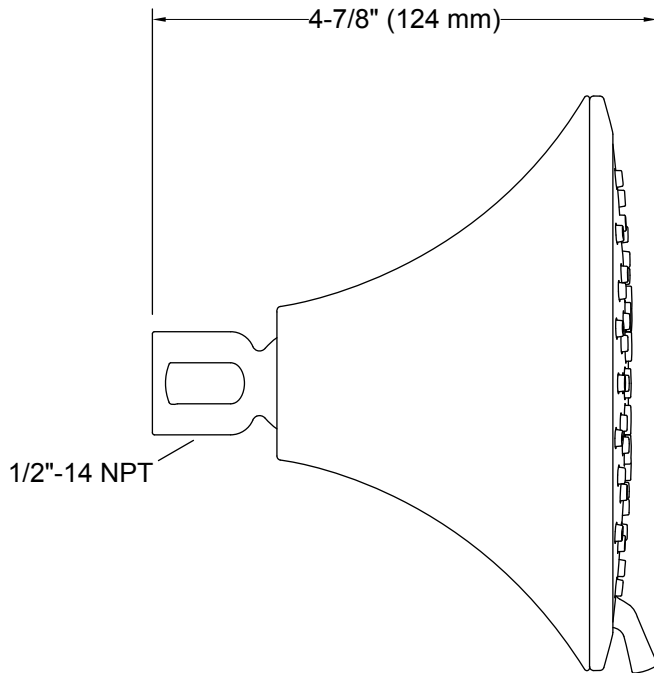

Material

- KOHLER finishes resist corrosion and tarnishing.

Installation

- 1/2-inch - 14 NPT connection.
- Wall-mount.

Codes/Standards

ASME A112.18.1/CSA B125.1

DOE - Energy Policy Act 1992

KOHLER® Faucet Lifetime Limited Warranty

Technical Information

All product dimensions are nominal.

Showerhead/Body Spray:

Rated maximum flow: 2.5 gal/min (9.5 l/min)

Notes

Install this product according to the installation instructions.