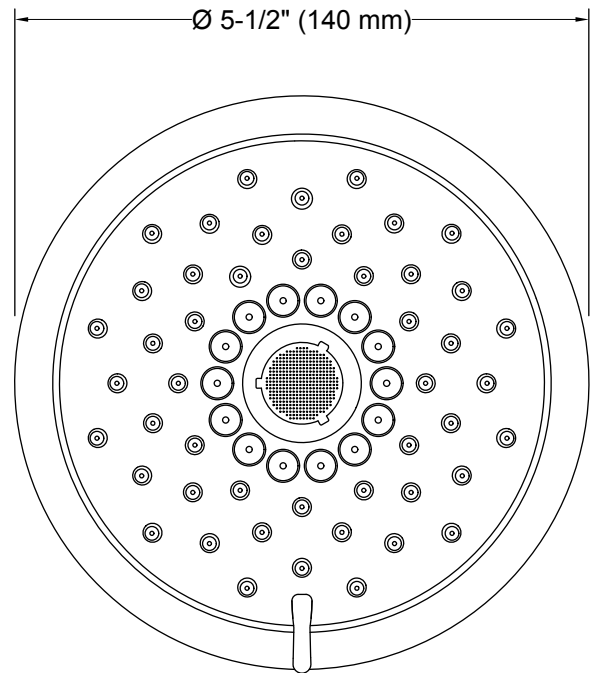

Material

- KOHLER finishes resist corrosion and tarnishing.

Installation

- 1/2-inch - 14 NPT connection.
- Wall-mount.

Codes/Standards

ASME A112.18.1/CSA B125.1

DOE - Energy Policy Act 1992

KOHLER® Faucet Lifetime Limited Warranty

Technical Information

All product dimensions are nominal.

Showerhead/Body Spray:

Rated maximum flow: 2.5 gal/min (9.5 l/min)

Notes

Install this product according to the installation instructions.