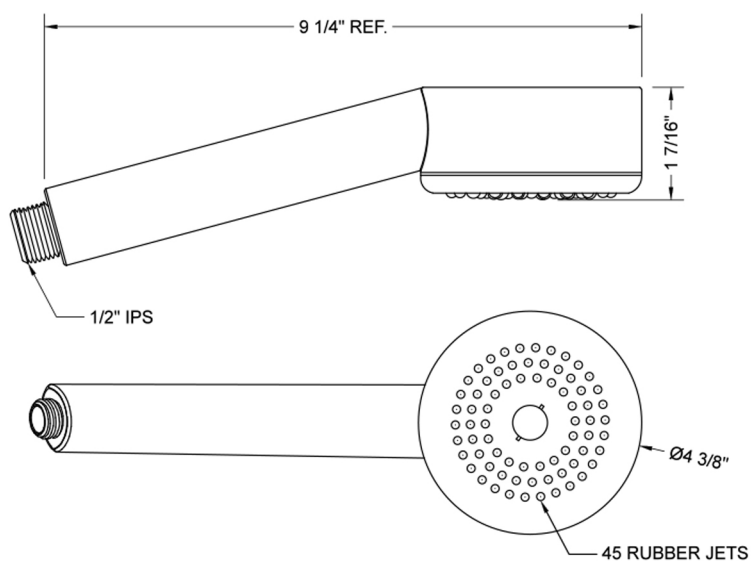

SPRAY PATTERNS:

COMPLIANCES:

Complies with: ASME A112.18.1-2012/CSA B125.1-12