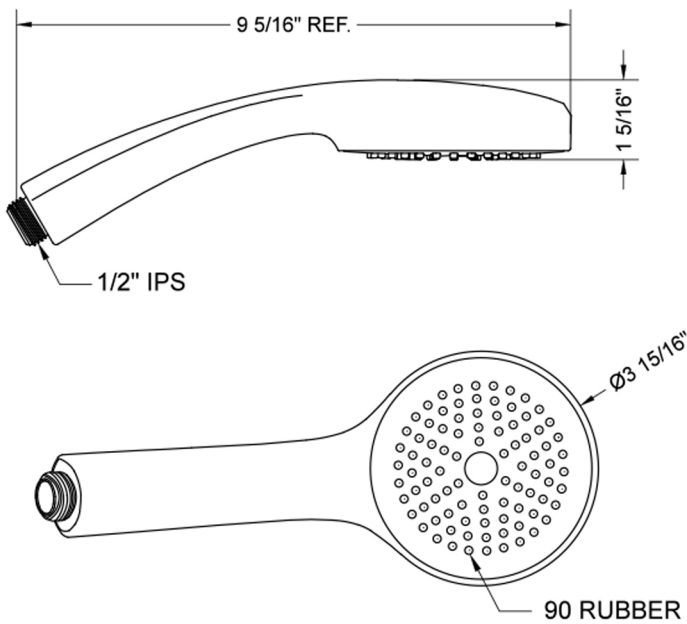

SHOWERALL® Single Function Handshower with JX7® Technology

Model #: S462-

FEATURES:

- Single function handshower with 4" face
- 1/2" IPS male threads
- 2.0 GPM—WaterSense approved
- Available flow rates: 2.5, 2.0, 1.75 & 1.5 GPM
- JX7® Technology

AVAILABLE FINISHES:

Polished Chrome (PCH) Satin Nickel (SN)

SPECIFICATION DRAWING:

SPRAY PATTERNS:

COMPLIANCES:

Complies with: ASME A112.18.1-2012/CSA B125.1-12