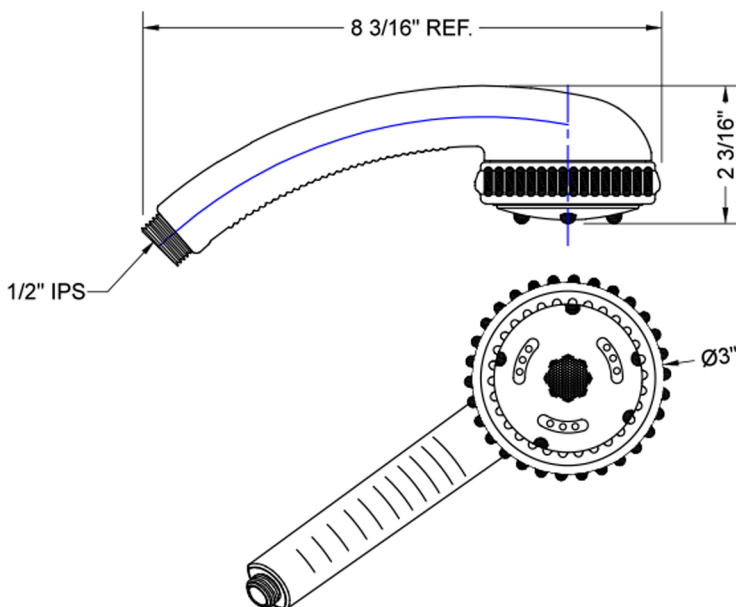

SPECIFICATION DRAWING: