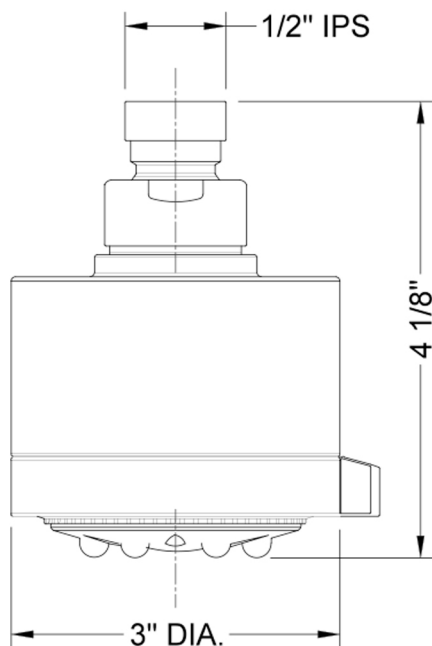

## Cylindrico 5 Showerhead

**Model #: S168-**

### FEATURES:

- 5 function showerhead with 3" face
- 1/2" IPS adjustable brass ball joint to adjust angle of showerhead
- Tab on adjustment ring allows for easy adjustment of functions
- Available flow rates: 2.5, 2.0, 1.75 & 1.5 GPM

### SPECIFICATION DRAWING: