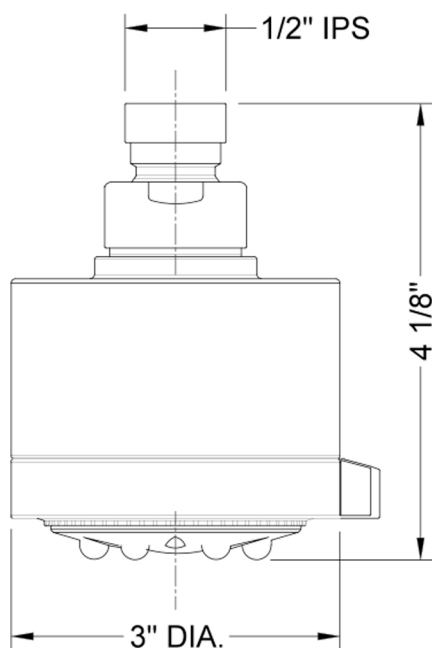

Cylindrico 5 Showerhead- 1.75 GPM

Model #: S168-1.75-

FEATURES:

- 5 function showerhead with 3" face
- 1/2" IPS adjustable brass ball joint to adjust angle of showerhead
- Tab on adjustment ring allows for easy adjustment of functions
- Available flow rates: 2.5, 2.0, 1.75 & 1.5 GPM

SPECIFICATION DRAWING:

SPRAY PATTERNS: