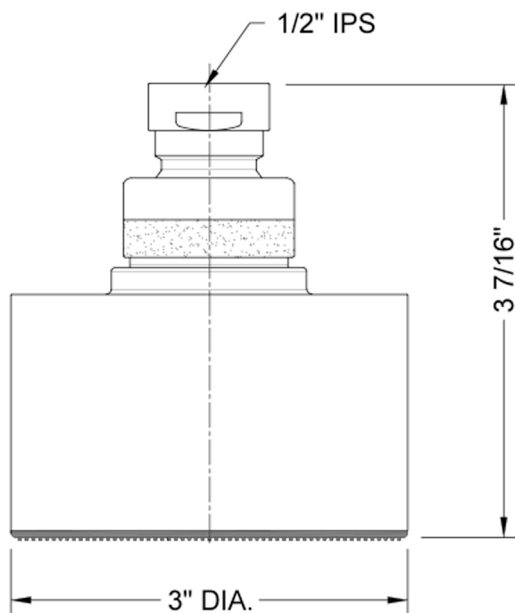

Cylindrico 1 Showerhead- 1.75 GPM

Model #:S161-1.75-

FEATURES:

- Single function showerhead with 3" face
- 1/2" IPS adjustable brass ball joint to adjust angle of showerhead
- Available flow rates: 2.5, 2.0, 1.75 & 1.5 GPM

SPECIFICATION DRAWING:

SPRAY PATTERNS:

Easy Clean

Full Rain