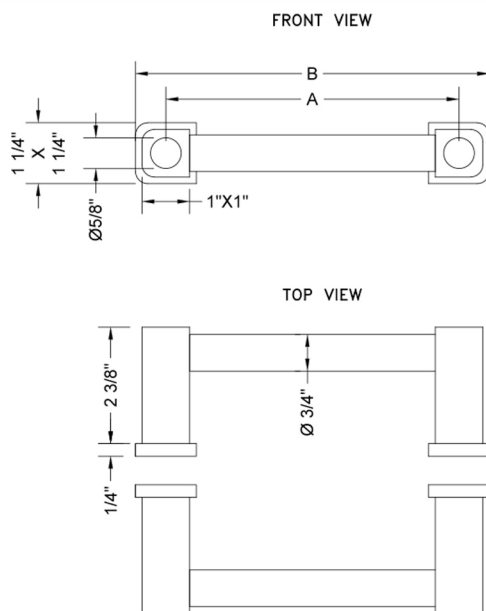

## 6" H80 Contempo Back to Back Shower Door Pull

**Model #: H80-BB-**

### FEATURES:

- Can be mounted vertically or horizontally
- Can be used as a towel bar when mounted horizontally
- Not to be used as a grab bar
- All brass construction, full polished & plated
- Includes rubber gaskets for glass door installation
- Custom sizes available- Contact JACLO for pricing & availability

### SPECIFICATION DRAWING:

CONTEMPO BACK TO BACK DOOR PULLS			
PART. #	SPECIFICS	A	B
H80-BB	6" CENTER TO CENTER	6"	7 1/2"
H80-BB-8	8" CENTER TO CENTER	8"	9 1/2"
H80-BB-12	12" CENTER TO CENTER	12"	13 1/2"
H80-BB-16	16" CENTER TO CENTER	16"	17 1/2"
H80-BB-18	18" CENTER TO CENTER	18"	19 1/2"
H80-BB-24	24" CENTER TO CENTER	24"	25 1/2"
H80-BB-32	32" CENTER TO CENTER	32"	33 1/2"