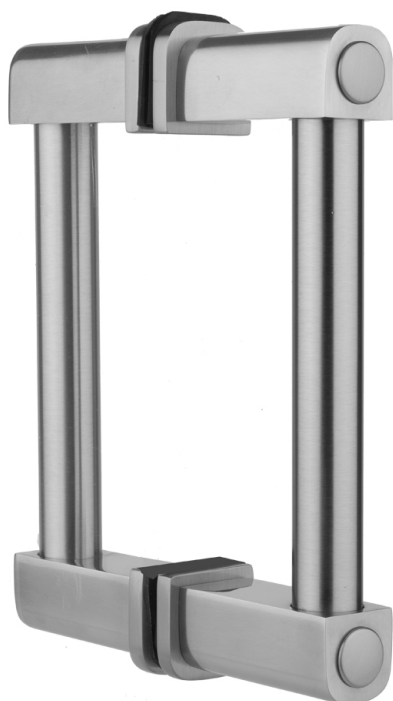

## 6" H80 Contempo Back to Back Shower Door Pull

**Model #: H80-BB-**

### FEATURES:

- Can be mounted vertically or horizontally
- Can be used as a towel bar when mounted horizontally
- Not to be used as a grab bar
- All brass construction, full polished & plated
- Includes rubber gaskets for glass door installation
- Custom sizes available- Contact JACLO for pricing & availability

### AVAILABLE FINISHES:

Polished Chrome (PCH)	Satin Chrome (SC)	Bronze Umber (BU)
Satin Nickel (SN)	Pewter (PEW)	Caramel Bronze (CB)
Polished Nickel (PN)	Antique Brass (AB)	Antique Copper (ACU)
Oil-Rubbed Bronze (ORB)	Polished Brass (PB)	Polished Copper (PCU)
Vintage Bronze (VB)	Satin Brass (SB)	Rose Gold (RG)
Matte Black (MBK)	Satin Gold (SG)	Polished Gold (PG)
Black Nickel (BKN)	Bombay Gold (BG)	Jewelers Gold (JG)
Europa Bronze (EB)	White (WH)	Sedona Beige (SDB)
Tristan Brass (TB)	Unlacquered Brass (ULB)	Satin Cooper (SCU)

### SPECIFICATION DRAWING:

CONTEMPO BACK TO BACK DOOR PULLS			
PART. #	SPECIFICS	A	B
H80-BB	6" CENTER TO CENTER	6"	7 1/2"
H80-BB-8	8" CENTER TO CENTER	8"	9 1/2"
H80-BB-12	12" CENTER TO CENTER	12"	13 1/2"
H80-BB-16	16" CENTER TO CENTER	16"	17 1/2"
H80-BB-18	18" CENTER TO CENTER	18"	19 1/2"
H80-BB-24	24" CENTER TO CENTER	24"	25 1/2"
H80-BB-32	32" CENTER TO CENTER	32"	33 1/2"