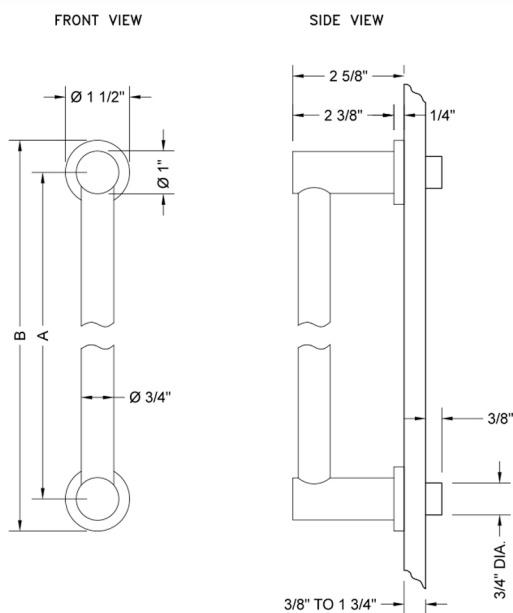

18" H40 Contempo II Front Mount Shower Door Pull

Model #: H40-FM-18-

FEATURES:

- Can be mounted vertically or horizontally
- Can be used as a towel bar, foot rest, or shaving station when mounted horizontally
- Not to be used as a grab bar
- All brass construction, full polished & plated
- For Glass Installation: Separate mounting kit required (H40-GLSKIT)
- Custom sizes available- Contact JACLO for pricing & availability

SPECIFICATION DRAWING:

CONTEMPO FRONT MOUNT DOOR PULL			
PART. #	SPECIFICS	A	B
H40-FM-XXX	6" C TO C	6"	7 1/2"
H40-FM-08-XXX	8" C TO C	8"	9 1/2"
H40-FM-12-XXX	12" C TO C	12"	13 1/2"
H40-FM-16-XXX	16" C TO C	16"	17 1/2"
H40-FM-18-XXX	18" C TO C	18"	19 1/2"
H40-FM-24-XXX	24" C TO C	24"	25 1/2"
H40-FM-32-XXX	32" C TO C	32"	33 1/2"