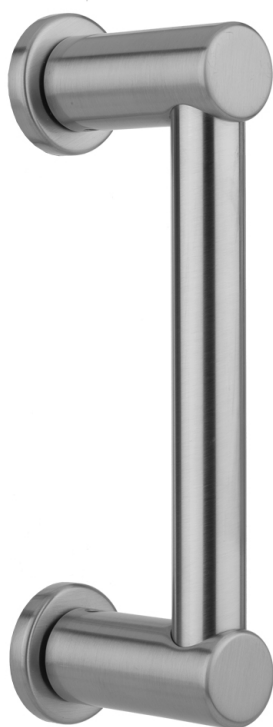

18" H40 Contempo II Front Mount Shower Door Pull

Model #: H40-FM-18-

FEATURES:

- Can be mounted vertically or horizontally
- Can be used as a towel bar, foot rest, or shaving station when mounted horizontally
- Not to be used as a grab bar
- All brass construction, full polished & plated
- For Glass Installation: Separate mounting kit required (H40-GLSKIT)
- Custom sizes available- Contact JACLO for pricing & availability

AVAILABLE FINISHES:

Polished Chrome (PCH)	Satin Chrome (SC)	Bronze Umber (BU)
Satin Nickel (SN)	Pewter (PEW)	Caramel Bronze (CB)
Polished Nickel (PN)	Antique Brass (AB)	Antique Copper (ACU)
Oil-Rubbed Bronze (ORB)	Polished Brass (PB)	Polished Copper (PCU)
Vintage Bronze (VB)	Satin Brass (SB)	Rose Gold (RG)
Matte Black (MBK)	Satin Gold (SG)	Polished Gold (PG)
Black Nickel (BKN)	Bombay Gold (BG)	Jewelers Gold (JG)
Europa Bronze (EB)	White (WH)	Sedona Beige (SDB)
Tristan Brass (TB)	Unlacquered Brass (ULB)	Satin Cooper (SCU)

SPECIFICATION DRAWING:

CONTEMPO FRONT MOUNT DOOR PULL			
PART. #	SPECIFICS	A	B
H40-FM-XXX	6" C TO C	6"	7 1/2"
H40-FM-08-XXX	8" C TO C	8"	9 1/2"
H40-FM-12-XXX	12" C TO C	12"	13 1/2"
H40-FM-16-XXX	16" C TO C	16"	17 1/2"
H40-FM-18-XXX	18" C TO C	18"	19 1/2"
H40-FM-24-XXX	24" C TO C	24"	25 1/2"
H40-FM-32-XXX	32" C TO C	32"	33 1/2"