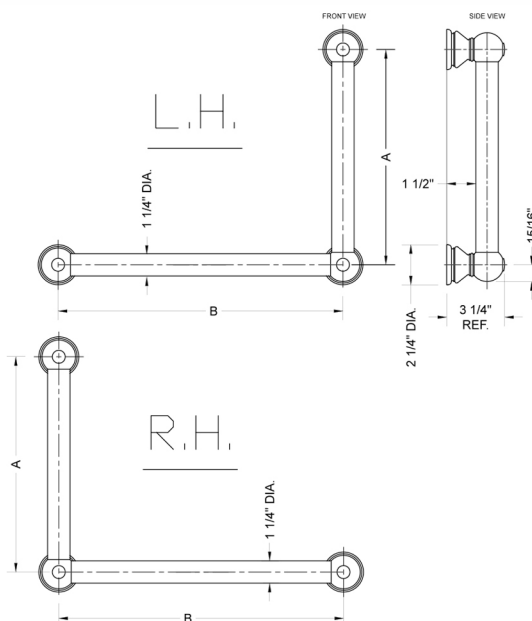

G30 16H x 24W 90° Right Hand Grab Bar

Model #: **G30-16H-24W-RH-**

FEATURES:

- ADA compliant when properly installed
- All brass construction, fully polished & plated
- All grab bars can be custom sized. Contact JACLO for pricing & availability
- Optional handshower sliders and toilet paper/wash cloth holders can be added only upon initial order
- Grab bars over 32" REQUIRE a middle post

SPECIFICATION DRAWING:

BRASS LUXURY GRAB BAR			
PART. #	DESCRIPTION	A H	B W
G30-12H-12W	CENTER TO CENTER	12"	12"
G30-12H-16W	CENTER TO CENTER	12"	16"
G30-12H-24W	CENTER TO CENTER	12"	24"
G30-12H-32W	CENTER TO CENTER	12"	32"
G30-16H-12W	CENTER TO CENTER	16"	12"
G30-16H-16W	CENTER TO CENTER	16"	16"
G30-16H-24W	CENTER TO CENTER	16"	24"
G30-16H-32W	CENTER TO CENTER	16"	32"
G30-24H-12W	CENTER TO CENTER	24"	12"
G30-24H-16W	CENTER TO CENTER	24"	16"
G30-24H-24W	CENTER TO CENTER	24"	24"
G30-24H-32W	CENTER TO CENTER	24"	32"
G30-32H-12W	CENTER TO CENTER	32"	12"
G30-32H-16W	CENTER TO CENTER	32"	16"
G30-32H-24W	CENTER TO CENTER	32"	24"
G30-32H-32W	CENTER TO CENTER	32"	32"