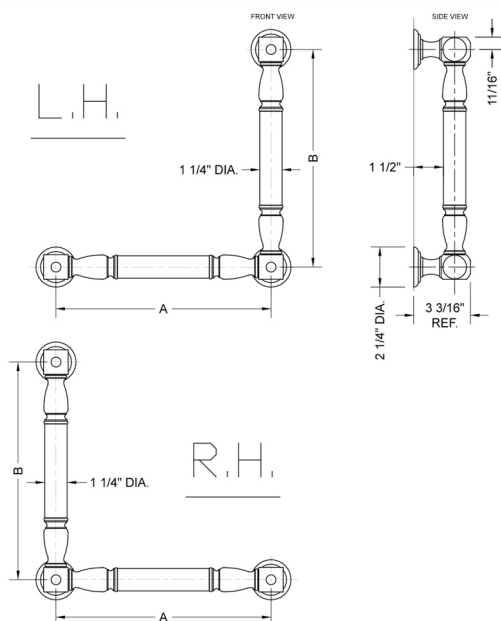

G20 32H x 32W 90° Grab Bar

Model #: G20-32H-32W-

FEATURES:

- ADA compliant when properly installed
- All brass construction, fully polished & plated
- All grab bars can be custom sized. Contact JACLO for pricing & availability
- Optional handshower sliders and toilet paper/wash cloth holders can be added only upon initial order
- Grab bars over 32" REQUIRE a middle post

SPECIFICATION DRAWING:

BRASS LUXURY GRAB BAR			
PART. #	DESCRIPTION	A H	B W
G20-12H-12W	CENTER TO CENTER	12"	12"
G20-12H-16W	CENTER TO CENTER	12"	16"
G20-12H-24W	CENTER TO CENTER	12"	24"
G20-12H-32W	CENTER TO CENTER	12"	32"
G20-16H-12W	CENTER TO CENTER	16"	12"
G20-16H-16W	CENTER TO CENTER	16"	16"
G20-16H-24W	CENTER TO CENTER	16"	24"
G20-16H-32W	CENTER TO CENTER	16"	32"
G20-24H-12W	CENTER TO CENTER	24"	12"
G20-24H-16W	CENTER TO CENTER	24"	16"
G20-24H-24W	CENTER TO CENTER	24"	24"
G20-24H-32W	CENTER TO CENTER	24"	32"
G20-32H-12W	CENTER TO CENTER	32"	12"
G20-32H-16W	CENTER TO CENTER	32"	16"
G20-32H-24W	CENTER TO CENTER	32"	24"
G20-32H-32W	CENTER TO CENTER	32"	32"