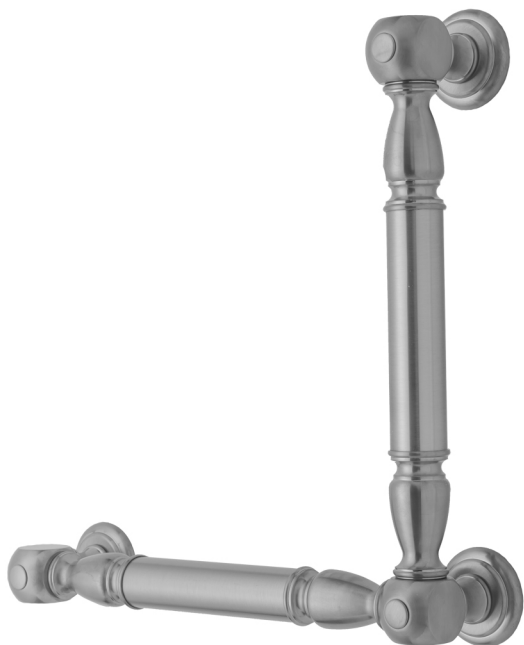

G20 32H x 32W 90° Grab Bar

Model #: G20-32H-32W-

FEATURES:

- ADA compliant when properly installed
- All brass construction, fully polished & plated
- All grab bars can be custom sized. Contact JACLO for pricing & availability
- Optional handshower sliders and toilet paper/wash cloth holders can be added only upon initial order
- Grab bars over 32" REQUIRE a middle post

AVAILABLE FINISHES:

Polished Chrome (PCH)	Satin Chrome (SC)	Bronze Umber (BU)
Satin Nickel (SN)	Pewter (PEW)	Caramel Bronze (CB)
Polished Nickel (PN)	Antique Brass (AB)	Antique Copper (ACU)
Oil-Rubbed Bronze (ORB)	Polished Brass (PB)	Polished Copper (PCU)
Vintage Bronze (VB)	Satin Brass (SB)	Rose Gold (RG)
Matte Black (MBK)	Satin Gold (SG)	Polished Gold (PG)
Black Nickel (BKN)	Bombay Gold (BG)	Jewelers Gold (JG)
Europa Bronze (EB)	White (WH)	Sedona Beige (SDB)
Tristan Brass (TB)	Unlacquered Brass (ULB)	Satin Cooper (SCU)

SPECIFICATION DRAWING:

BRASS LUXURY GRAB BAR			
PART. #	DESCRIPTION	A H	B W
G20-12H-12W	CENTER TO CENTER	12"	12"
G20-12H-16W	CENTER TO CENTER	12"	16"
G20-12H-24W	CENTER TO CENTER	12"	24"
G20-12H-32W	CENTER TO CENTER	12"	32"
G20-16H-12W	CENTER TO CENTER	16"	12"
G20-16H-16W	CENTER TO CENTER	16"	16"
G20-16H-24W	CENTER TO CENTER	16"	24"
G20-16H-32W	CENTER TO CENTER	16"	32"
G20-24H-12W	CENTER TO CENTER	24"	12"
G20-24H-16W	CENTER TO CENTER	24"	16"
G20-24H-24W	CENTER TO CENTER	24"	24"
G20-24H-32W	CENTER TO CENTER	24"	32"
G20-32H-12W	CENTER TO CENTER	32"	12"
G20-32H-16W	CENTER TO CENTER	32"	16"
G20-32H-24W	CENTER TO CENTER	32"	24"
G20-32H-32W	CENTER TO CENTER	32"	32"