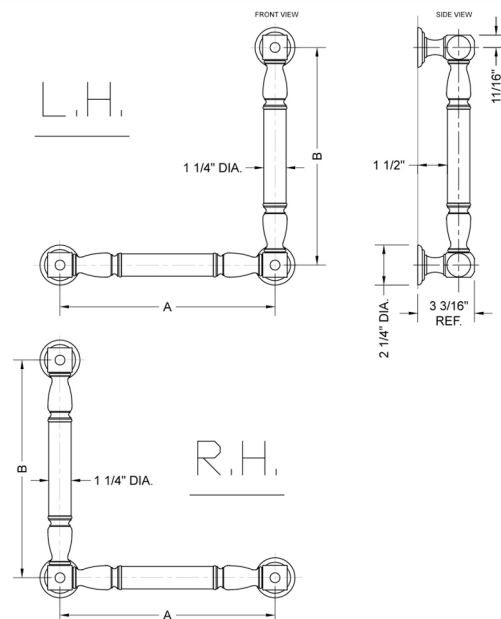

G20 24H x 32W 90° Right Hand Grab Bar

Model #: G20-24H-32W-RH-

FEATURES:

- ADA compliant when properly installed
- All brass construction, fully polished & plated
- All grab bars can be custom sized. Contact JACLO for pricing & availability
- Optional handshower sliders and toilet paper/wash cloth holders can be added only upon initial order
- Grab bars over 32" REQUIRE a middle post

SPECIFICATION DRAWING:

BRASS LUXURY GRAB BAR			
PART. #	DESCRIPTION	A H	B W
G20-12H-12W	CENTER TO CENTER	12"	12"
G20-12H-16W	CENTER TO CENTER	12"	16"
G20-12H-24W	CENTER TO CENTER	12"	24"
G20-12H-32W	CENTER TO CENTER	12"	32"
G20-16H-12W	CENTER TO CENTER	16"	12"
G20-16H-16W	CENTER TO CENTER	16"	16"
G20-16H-24W	CENTER TO CENTER	16"	24"
G20-16H-32W	CENTER TO CENTER	16"	32"
G20-24H-12W	CENTER TO CENTER	24"	12"
G20-24H-16W	CENTER TO CENTER	24"	16"
G20-24H-24W	CENTER TO CENTER	24"	24"
G20-24H-32W	CENTER TO CENTER	24"	32"
G20-32H-12W	CENTER TO CENTER	32"	12"
G20-32H-16W	CENTER TO CENTER	32"	16"
G20-32H-24W	CENTER TO CENTER	32"	24"
G20-32H-32W	CENTER TO CENTER	32"	32"