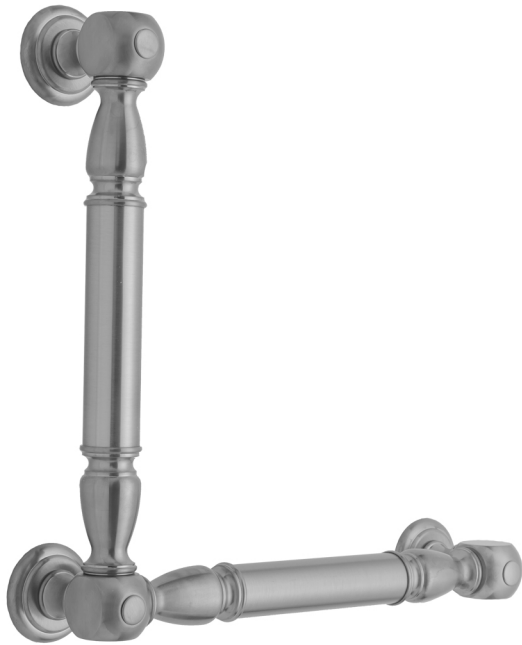

G20 24H x 32W 90° Right Hand Grab Bar

Model #: G20-24H-32W-RH-

FEATURES:

- ADA compliant when properly installed
- All brass construction, fully polished & plated
- All grab bars can be custom sized. Contact JACLO for pricing & availability
- Optional handshower sliders and toilet paper/wash cloth holders can be added only upon initial order
- Grab bars over 32" REQUIRE a middle post

AVAILABLE FINISHES:

Polished Chrome (PCH)	Satin Chrome (SC)	Bronze Umber (BU)
Satin Nickel (SN)	Pewter (PEW)	Caramel Bronze (CB)
Polished Nickel (PN)	Antique Brass (AB)	Antique Copper (ACU)
Oil-Rubbed Bronze (ORB)	Polished Brass (PB)	Polished Copper (PCU)
Vintage Bronze (VB)	Satin Brass (SB)	Rose Gold (RG)
Matte Black (MBK)	Satin Gold (SG)	Polished Gold (PG)
Black Nickel (BKN)	Bombay Gold (BG)	Jewelers Gold (JG)
Europa Bronze (EB)	White (WH)	Sedona Beige (SDB)
Tristan Brass (TB)	Unlacquered Brass (ULB)	Satin Cooper (SCU)

SPECIFICATION DRAWING:

BRASS LUXURY GRAB BAR			
PART. #	DESCRIPTION	A H	B W
G20-12H-12W	CENTER TO CENTER	12"	12"
G20-12H-16W	CENTER TO CENTER	12"	16"
G20-12H-24W	CENTER TO CENTER	12"	24"
G20-12H-32W	CENTER TO CENTER	12"	32"
G20-16H-12W	CENTER TO CENTER	16"	12"
G20-16H-16W	CENTER TO CENTER	16"	16"
G20-16H-24W	CENTER TO CENTER	16"	24"
G20-16H-32W	CENTER TO CENTER	16"	32"
G20-24H-12W	CENTER TO CENTER	24"	12"
G20-24H-16W	CENTER TO CENTER	24"	16"
G20-24H-24W	CENTER TO CENTER	24"	24"
G20-24H-32W	CENTER TO CENTER	24"	32"
G20-32H-12W	CENTER TO CENTER	32"	12"
G20-32H-16W	CENTER TO CENTER	32"	16"
G20-32H-24W	CENTER TO CENTER	32"	24"
G20-32H-32W	CENTER TO CENTER	32"	32"