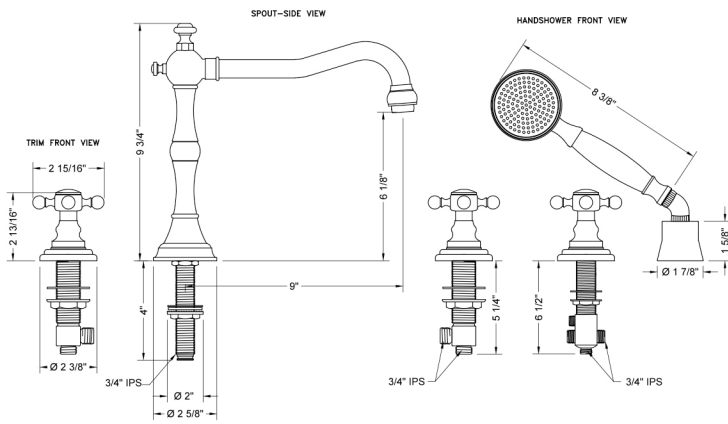

SPECIFICATION DRAWING: