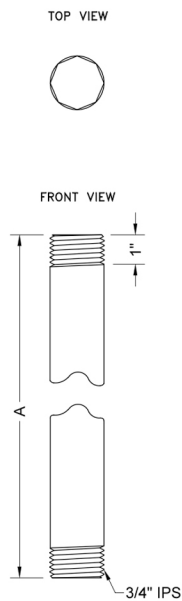

3/4" IPS x 36" Brass Vertical Drop Ceiling Nipple

Model #: 801-34.36-

FEATURES:

- Brass vertical drop ceiling shower arm
- 3/4" IPS x 36" length
- 3/4" escutcheons sold separately
- All custom lengths available. Contact JACLO for pricing & availability

SPECIFICATION DRAWING:

3/4" BRASS VERTICAL DROP CEILING NIPPLES		
PART. #	DESCRIPTION	A
801-34.4	3/4" IPS X 4"	4"
801-34.6	3/4" IPS X 6"	6"
801-34.12	3/4" IPS X 12"	12"
801-34.18	3/4" IPS X 18"	18"
801-34.24	3/4" IPS X 24"	24"
801-34.30	3/4" IPS X 30"	30"
801-34.36	3/4" IPS X 36"	36"