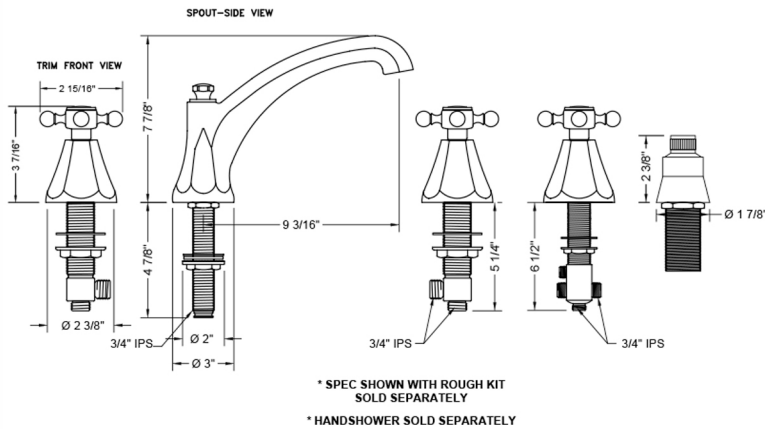

SPECIFICATION DRAWING: