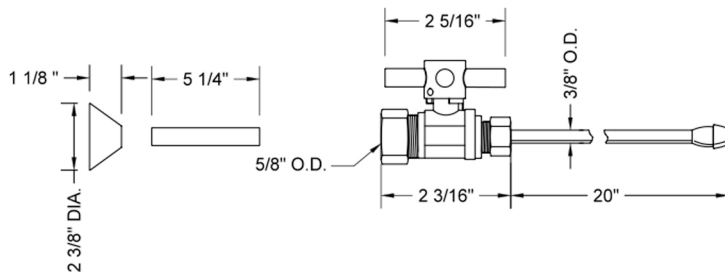

Quarter Turn Straight Pattern 5/8" O.D. Compression (Fits 1/2" Copper) x 3/8" O.D. Faucet Supply Kit Contempo Cross, 20" Supply Tubes, Cover Tubes, Escutcheons

Model #: 622-4-62CT-

FEATURES:

- Complete Faucet Supply Kit
- Kit contains:
 - (2) Quarter Turn Straight Pattern 5/8" O.D. Compression (Fits 1/2" Copper) x 3/8" O.D. Supply Valve with Contempo Cross Handle P/N 622-4
 - (2) 20" Copper Supply Tubes P/N 662
 - (2) Bell Escutcheons P/N 7116
 - (2) Cover Tubes P/N 579

SPECIFICATION DRAWING:

COMPONENTS	
DESCRIPTION	QTY:
STRAIGHT VALVE - CONTEMPO CROSS HANDLE	2
3/8" O.D. SUPPLY TUBE	2
2 3/8" BELL ESCUTCHEON	2
5 1/4" COVER TUBE	2

AVAILABLE HANDLES: