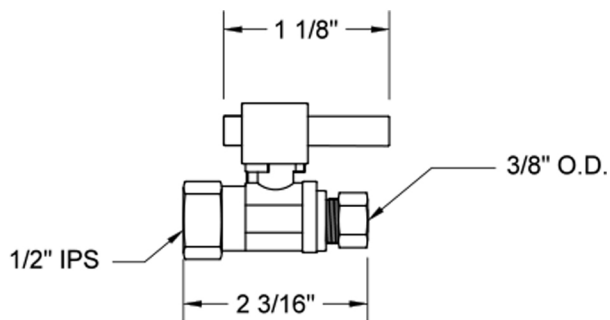

Quarter Turn Straight Pattern 1/2" IPS x 3/8" O.D. Supply Valve with Square Lever

Model #: 619-6-

FEATURES:

- Straight pattern IPS x 3/8" O.D. quarter turn ball valve
- 1/2" IPS inlet x 3/8" O.D. outlet
- All brass body and stem

AVAILABLE FINISHES:

Polished Chrome (PCH)	Satin Chrome (SC)	Bronze Umber (BU)
Satin Nickel (SN)	Pewter (PEW)	Caramel Bronze (CB)
Polished Nickel (PN)	Antique Brass (AB)	Antique Copper (ACU)
Oil-Rubbed Bronze (ORB)	Polished Brass (PB)	Polished Copper (PCU)
Vintage Bronze (VB)	Satin Brass (SB)	Rose Gold (RG)
Matte Black (MBK)	Satin Gold (SG)	Polished Gold (PG)
Black Nickel (BKN)	Bombay Gold (BG)	Jewelers Gold (JG)
Europa Bronze (EB)	White (WH)	Sedona Beige (SDB)
Tristan Brass (TB)	Unlacquered Brass (ULB)	Satin Cooper (SCU)

SPECIFICATION DRAWING:

AVAILABLE HANDLES:

COMPLIANCES:

Complies with: ASME A112.18.1-2012/CSA B125.1-12