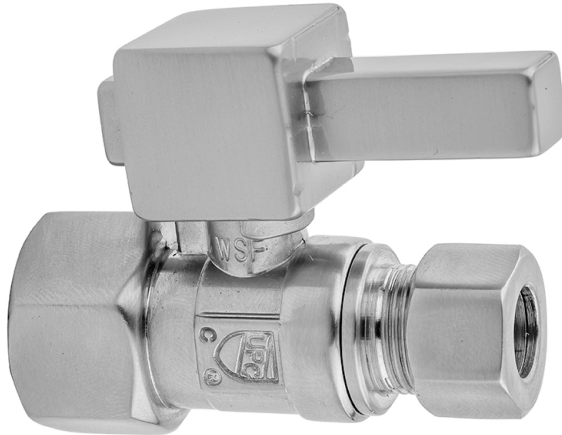

# Quarter Turn Straight Pattern 1/2" IPS x 3/8" O.D. Supply Valve with Square Lever

**Model #: 619-6-**

## FEATURES:

- Straight pattern IPS x 3/8" O.D. quarter turn ball valve
- 1/2" IPS inlet x 3/8" O.D. outlet
- All brass body and stem