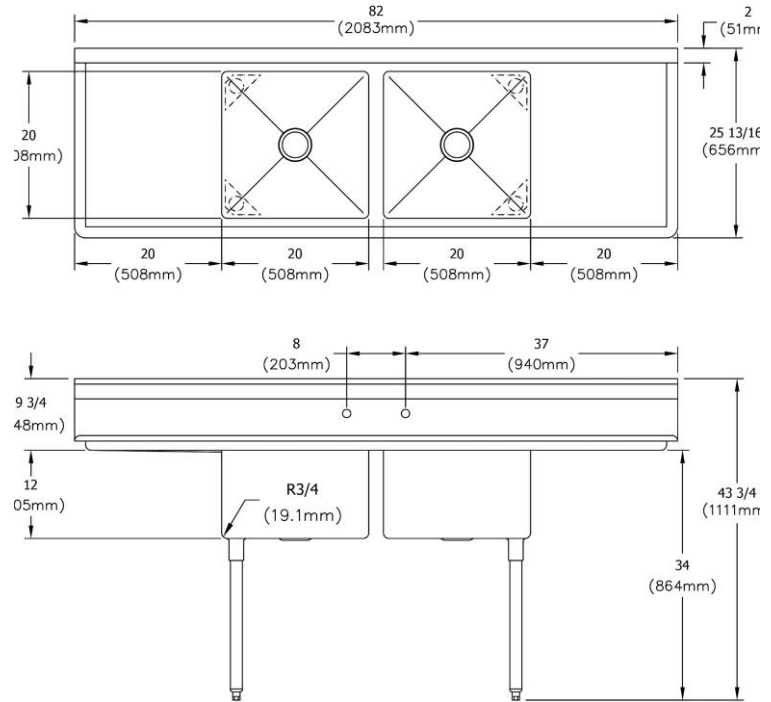

PART: _____ QTY: _____
PROJECT: _____
CONTACT: _____
DATE: _____
NOTES: _____
APPROVAL: _____

In keeping with our policy of continuing product improvement, Elkay reserves the right to change product specifications without notice. Please visit elkay.com for the most current version of Elkay product specification sheets. This specification describes an Elkay product with design, quality, and functional benefits to the user. When making a comparison of other producers' offerings, be certain these features are not overlooked.