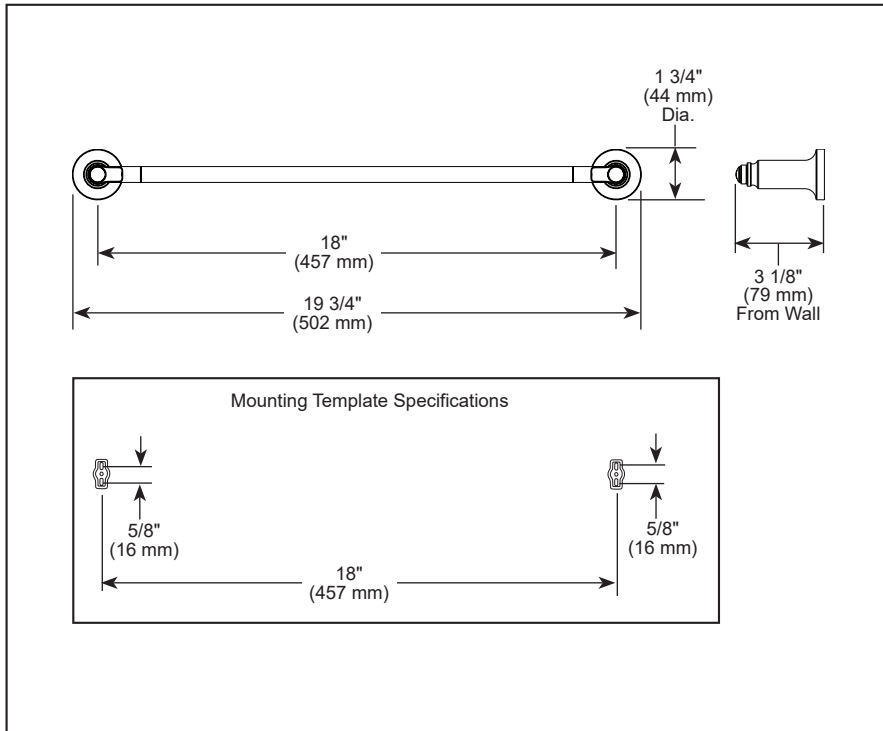

▲ Designate Proper Finish Suffix