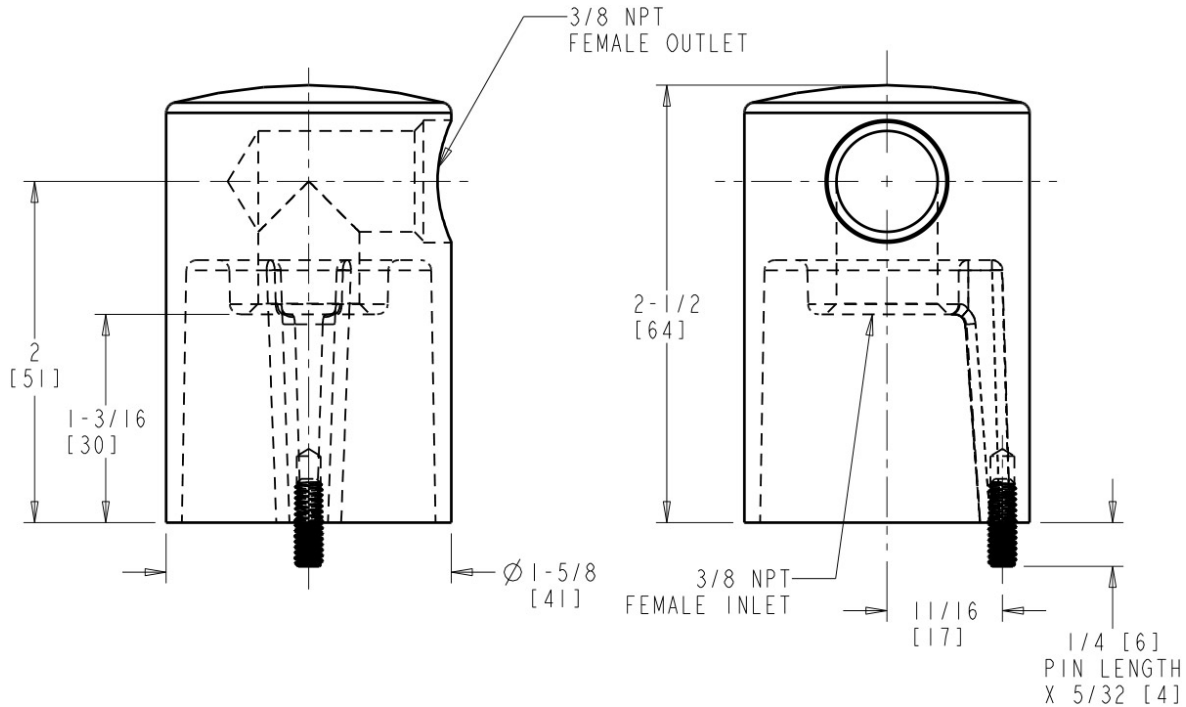

### Features & Specifications

- 3/8" NPT Female Thread Inlet
- 3/8" NPT Female Outlet Thread
- Anti-Rotational Body Deck Pin to Prevent Turning

Job Name \_\_\_\_\_

Item Number \_\_\_\_\_

Section/Tag \_\_\_\_\_

## Architect/Engineer Specification

Chicago Faucets No. 980-VPCP, Turret with One Side Outlet and Vandal Resistant Pin, chrome plated. 3/8 NPT female thread inlet. 3/8 NPT female thread inlet. Anti-rotational body deck pin to prevent turning.