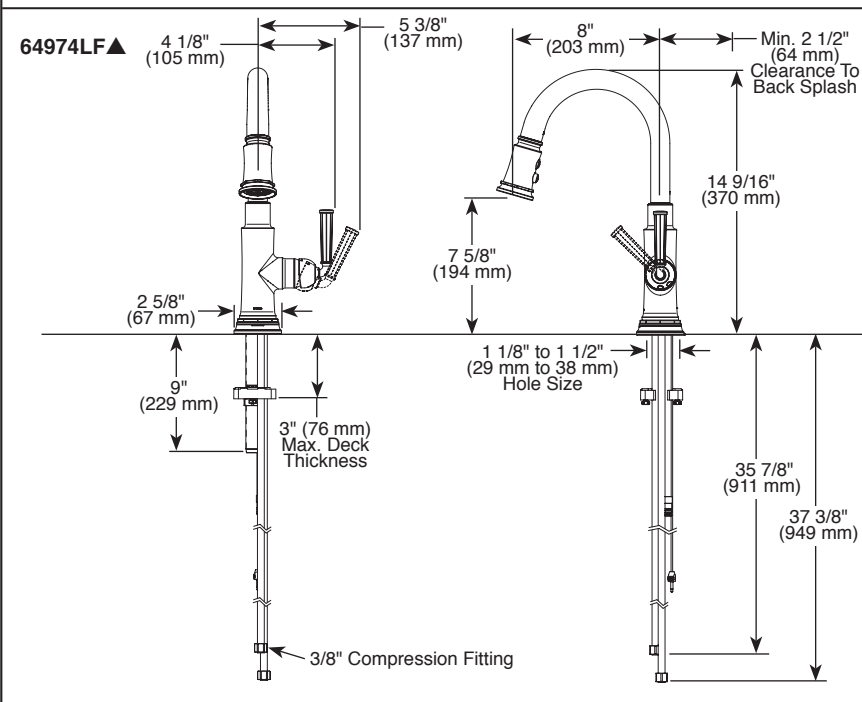

▲ Designate proper finish suffix

Brizo Kitchen & Bath Company reserves the right (1) to make changes in specifications and materials, and (2) to change or discontinue models, both without notice or obligation. Dimensions are for reference only. See current full-line price book or www.brizo.com for finish options and product availability.

BSP-K-64074LF Rev. A

BRIZO®

KITCHEN FAUCETS

- Rook™ Collection
- Single Handle Pull-Down

FEATURES:

- MagneDock® Magnetic Docking
- SmartTouch® On/Off Functionality

STANDARD SPECIFICATIONS:

- Maximum 1.8 gpm @ 60 psi, 6.8 L/min @ 414 kPa
- One hole mount
- Euro-motion ceramic cartridge
- Spout rotates 360°
- Two-function wand; Aerated stream or spray
- Dual integral check valves in sprayer
- Quick connect hoses
- Hose travels inside mounting shank so it will not interfere with deck edges
- LED light indicates water temperature and signals when batteries run low.

WARRANTY

- Lifetime limited warranty on parts (other than electronic parts and batteries) and finishes: or, for commercial users, for 5 years from date of purchase.
- 5 year limited warranty on electronic parts (other than batteries); or, for commercial users, for 1 year from the date of purchase. No warranty is provided on batteries.

COMPLIES WITH:

- ASME A112.18.1 / CSA B125.1
- Indicates compliance to ICC/ANSI A117.1
- Verified compliant with .25% weighted average Pb content regulations.