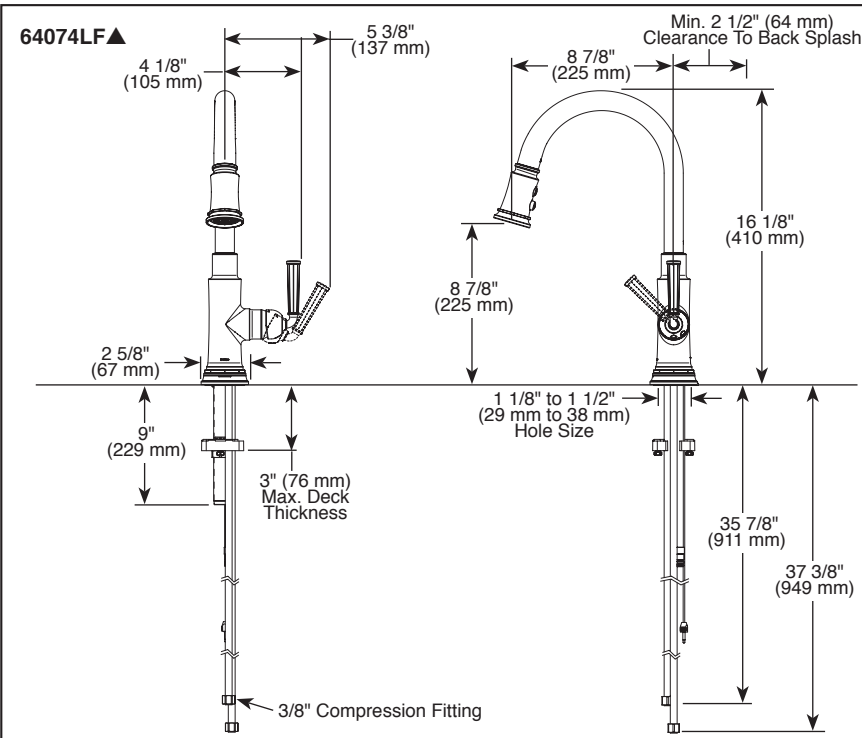

▲ Designate proper finish suffix

Brizo Kitchen & Bath Company reserves the right (1) to make changes in specifications and materials, and (2) to change or discontinue models, both without notice or obligation. Dimensions are for reference only. See current full-line price book or www.brizo.com for finish options and product availability.

BSP-K-64074LF Rev. A

BRIZO®

KITCHEN FAUCETS

- Rook™ Collection
- Single Handle Pull-Down

FEATURES:

- MagneDock® Magnetic Docking
- SmartTouch® On/Off Functionality

STANDARD SPECIFICATIONS:

- Maximum 1.8 gpm @ 60 psi, 6.8 L/min @ 414 kPa
- One hole mount
- Euro-motion ceramic cartridge
- Spout rotates 360°
- Two-function wand; Aerated stream or spray
- Dual integral check valves in sprayer
- Quick connect hoses
- Hose travels inside mounting shank so it will not interfere with deck edges
- LED light indicates water temperature and signals when batteries run low.

WARRANTY

- Lifetime limited warranty on parts (other than electronic parts and batteries) and finishes: or, for commercial users, for 5 years from date of purchase.
- 5 year limited warranty on electronic parts (other than batteries); or, for commercial users, for 1 year from the date of purchase. No warranty is provided on batteries.

COMPLIES WITH:

- ASME A112.18.1 / CSA B125.1
- Indicates compliance to ICC/ANSI A117.1
- Verified compliant with .25% weighted average Pb content regulations.