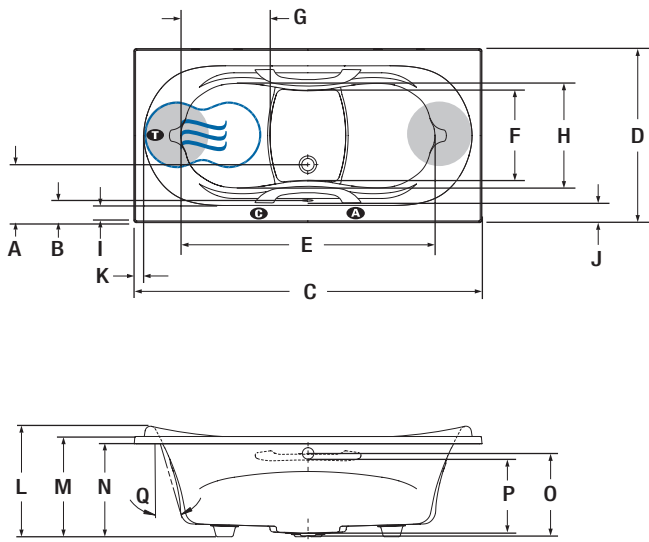

AMMA 7236

Grab bar (included)

The Akaša Bath Pillow (sold separately)

INSTALLATION

A When tile flange is added, the AromaCloud® will automatically be installed on the opposite side of the flange.

LETTER	DESCRIPTION	MEASURE
A	Outside edge to center drain	12"
B	Outside edge to overflow	4 1/4"
C	Total length	72"
D	Total width	36"
E	Bathing well length	52 1/2"
F	Bathing well width at foot area	18 3/4"
G	Raised seat length	18 1/2"
H	Raised seat width	21 3/4"
I	Deck width (narrowest point)	3 1/8"
J	Deck width (widest point)	4"
K	Deck width at backrest end end	2"
L	Total height to headrest	23 1/8"
M	Height from bottom of tub to top deck	21"
N	Height from bottom of tub to bottom of lip	19 1/2"
O	Height from drain to center of overflow	17"
P	Maximum water level	15 1/4"
Q	Slope of backrest	17°

- A** AromaCloud® position
- C** Control position when factory-installed (Mia® or DOT)
- T** Turbine position (TMU)
- Indicates heated backrest (TMU)
- ☄ Indicates WarmTouchShell® position (TUB)

TECHNICAL SPECIFICATIONS

Hot water supply required	Should be 70% of water capacity of TUB or greater.
Turbine	Access to the pump must be at least 18" x 22". Standard connection is 20 A, 120 V, 60 hz, dedicated line with a Ground-Fault Circuit Interrupter (GFCI). For any additional option, a second line is needed 15 A, 120 V, 60 hz, dedicated line with a GFCI. Air vent necessary: 2" x 4" minimum.
Other	Optional tile flange (specify front or back).