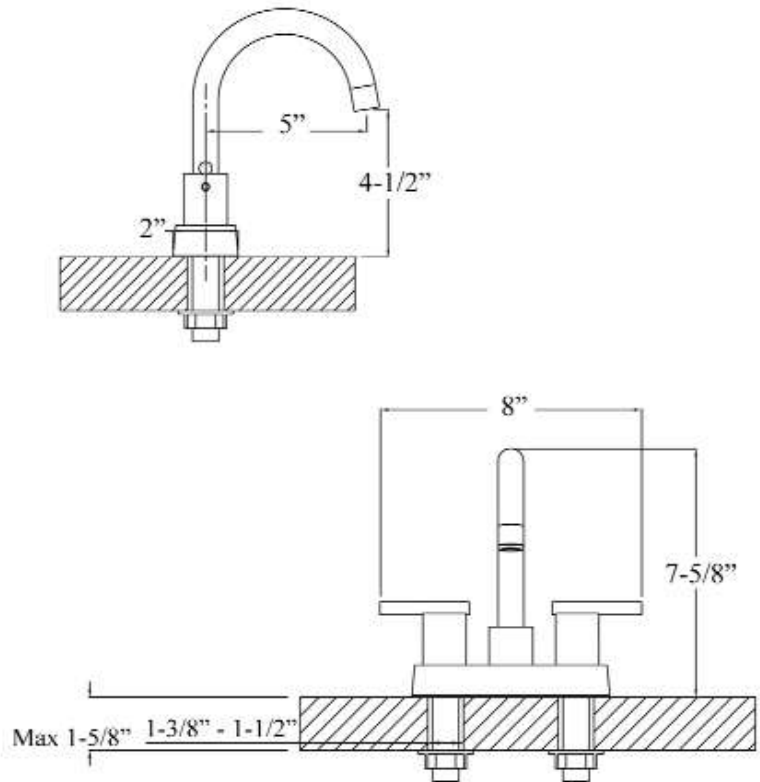

CONLEY 4" CENTERSET LAVATORY FAUCET

Cat. No.
LFC202-ML

Features:

- ▶ Constructed of solid brass
- ▶ Metal lever handles
- ▶ Swivel spout
- ▶ Compact 4" centerset design
- ▶ Drain not included
- ▶ Connection hoses not included
- ▶ Height to spout 4-1/2"
- ▶ Ceramic disc cartridges
- ▶ Flow rate is 1.2 GPM at 60 psi
- ▶ cUPC/NSF/AB1953 Certified

Finishes:

- CP** Polished Chrome
- BN** Brushed Nickel
- ORB** Oil Rubbed Bronze

Spout Reach: 5"
Height: 7-5/8"

Dimensions of fixture are nominal and may vary. Dimensions and specifications subject to change without notice.