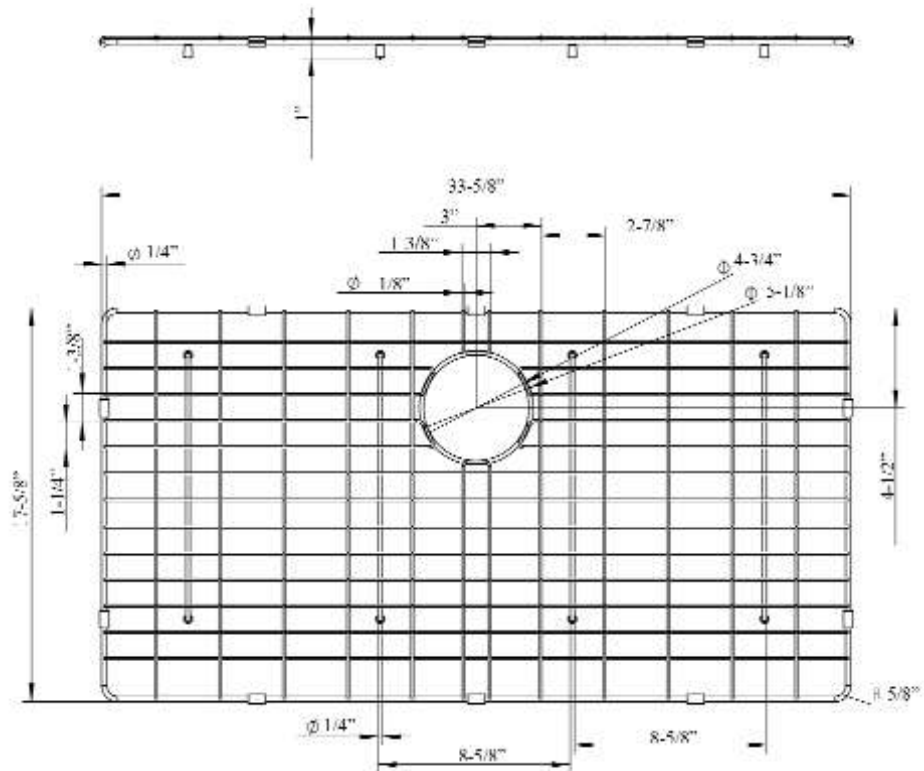

FSSSB2034 WIRE GRID

Cat. No.
FSSSB2034-WIRE

Features:

- ▶ Fits bottom of FSSSB2034 farmer sink
- ▶ Rubber Feet Covers Included

Finishes:

SS Stainless Steel

W: 33-⁵/₈"
D: 17-⁵/₈"
H: 1"

Drain Hole : 4-³/₄"

Dimensions and specifications subject to change without notice.