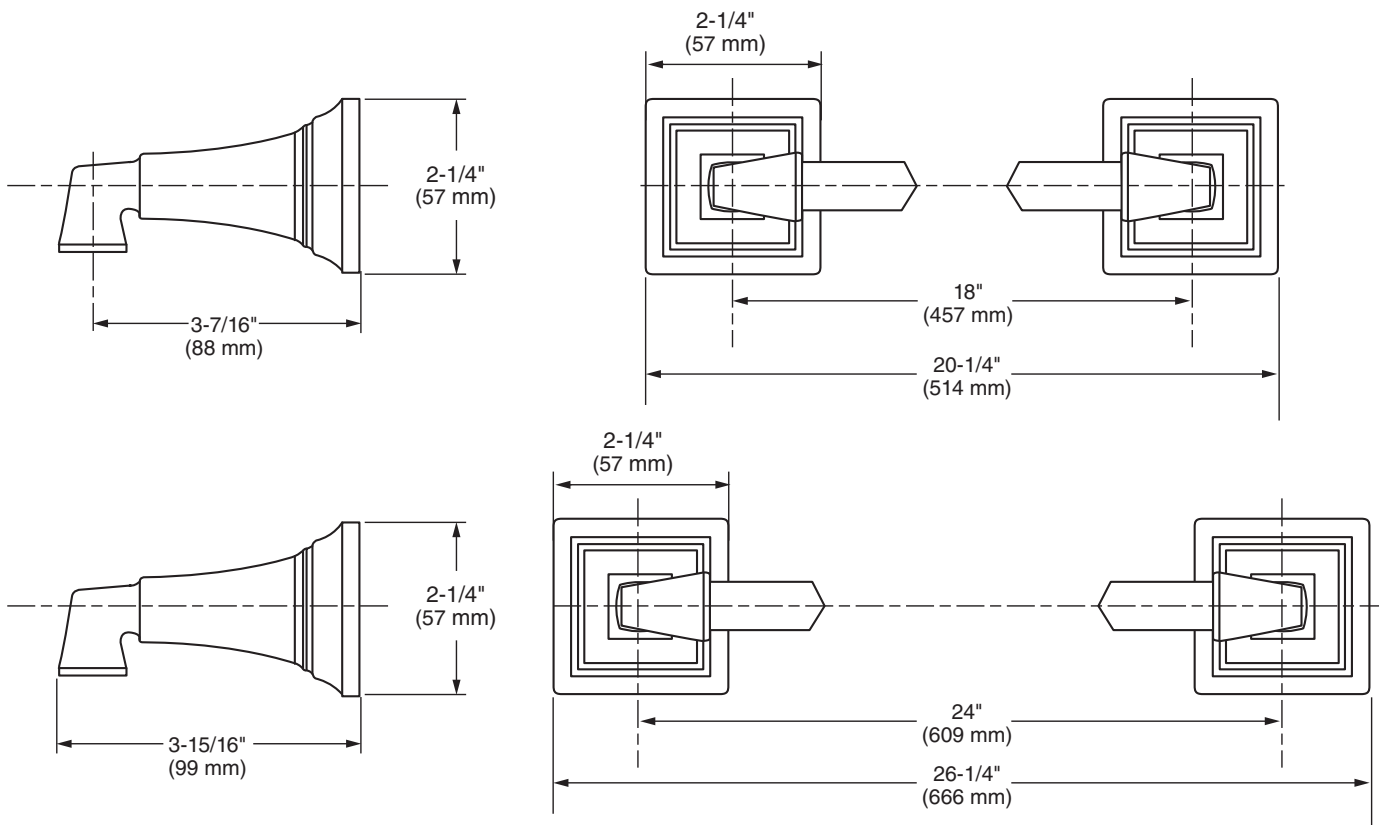

MODEL NUMBER:

- ☐ 7455018 - 18" Towel Bar
- ☐ 7455024 - 24" Towel Bar

Available Finishes

002	Polished Chrome
295	Brushed Nickel
013	Polished Nickel
278	Legacy Bronze

PRODUCT FEATURES:

Materials of Construction: Metal construction for durability & long life. Brass rod.

Concealed Mounting: No exposed set screws.

Easy to Install

SUGGESTED SPECIFICATION

18" and 24" Towel Bar shall feature metal construction. Rod shall be brass. Shall feature concealed mounting with no exposed set screws. Towel Bar shall be American Standard Model # 7455.....