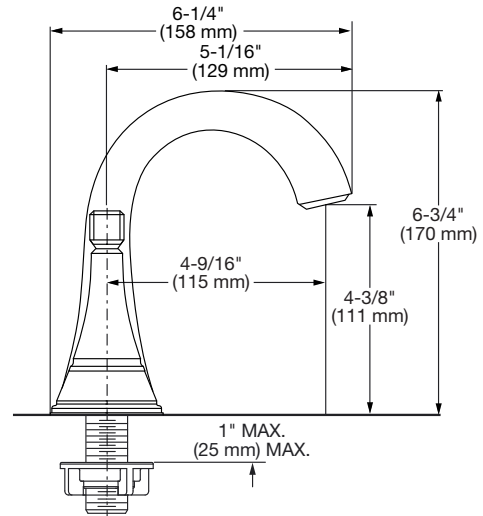

MODEL NUMBER:

- ☐ **7612207.002 Centerset Bath Faucet**
  Polished Chrome Finish.
- ☐ **7612207.295 Centerset Bath Faucet**
  Brushed Nickel Finish.
- ☐ **7612207.278 Centerset Bath Faucet**
  Legacy Bronze Finish.
- ☐ **7612207.243 Centerset Bath Faucet**
  Matte Black Finish.