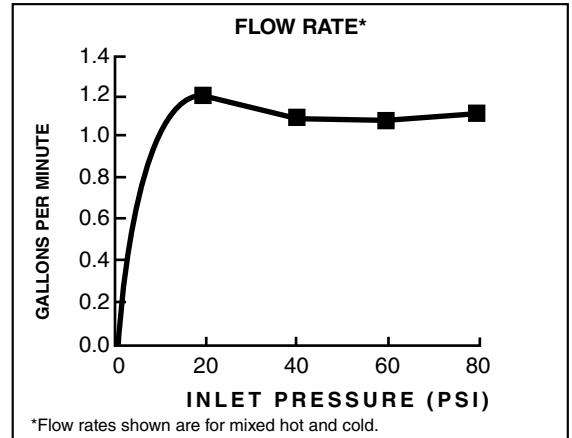

CODES AND STANDARDS

These products meet or exceed the following codes and standards:

- **ANSI A117.1**
- **ASME A112.18.1**
- **CSA B125.1**
- **NSF 61/Section 9**
- **NSF 372**

Product Number	Description
7612207.002	Centerset lavatory. Metal lever handles. Brass push pop-up drain. Polished Chrome finish.
7612207.295	Centerset lavatory. Metal lever handles. Brass push pop-up drain. Brushed Nickel finish.
7612207.278	Centerset lavatory. Metal lever handles. Brass push pop-up drain. Legacy Bronze finish.
7612207.243	Centerset lavatory. Metal lever handles. Brass push pop-up drain. Matte Black finish.

Meets the American Disabilities Act Guidelines
ANSI A117.1 Requirements for the physically challenged.