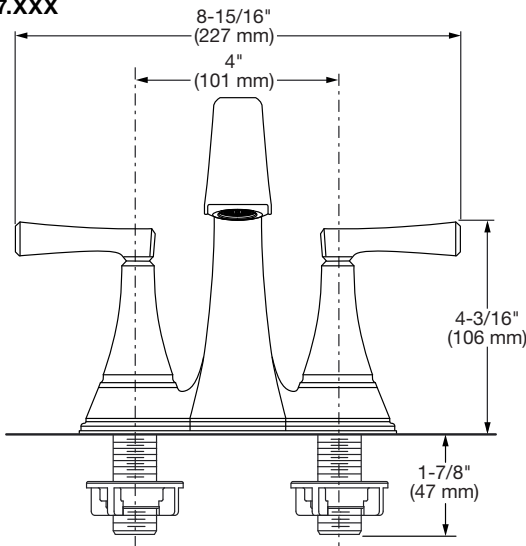

7612207.XXX

MODEL NUMBER:

- ☐ **7612207.002 Centerset Bath Faucet**
  Polished Chrome Finish.
- ☐ **7612207.295 Centerset Bath Faucet**
  Brushed Nickel Finish.
- ☐ **7612207.278 Centerset Bath Faucet**
  Legacy Bronze Finish.
- ☐ **7612207.243 Centerset Bath Faucet**
  Matte Black Finish.

Effortless elegance, leading-edge style and thoughtful innovation combine to make American Standard faucets the perfect choice for those who are unwilling to sacrifice style for performance.

GENERAL DESCRIPTION:

Centerset lavatory faucet on 4" centers. 1/4 turn washerless ceramic disc valve cartridge. Durable non-metal water ways. Metal body and metal lever handle. Brass push pop-up drain. Drain body with 1-1/4 inch (32 mm) tail piece. 1.2 gpm/4.5 L/min. maximum flow rate.

PRODUCT FEATURES:

Brass Push Pop-Up Drain: Easy to install, operate and remove clogs

Metal Construction: Built for durability and dependability

Ceramic Disc Valve Cartridges: Lifetime of drip-free performance

Limited Lifetime Warranty: Reliable function, lustrous finish for life

WaterSense Certified: Saves water without sacrificing performance

Choice of Finishes: Chrome, Brushed Nickel, Legacy Bronze or Matte Black

Easy Install Push Drain

EASY TO INSTALL, OPERATE, AND REMOVE CLOGS

Reliable For Life

Beautiful & Tough

TARNISH, SCRATCH AND CORROSION RESISTANT FINISH

Reliable For Life

Guaranteed Not To Leak

CERAMIC DISC VALVE

Reliable For Life

SUGGESTED SPECIFICATION

Dual control centerset bath faucet shall feature metal spout and metal lever handles. Shall also feature 1/4 turn washerless ceramic disc valve cartridges. Shall also feature a brass push pop-up drain body. Fitting shall be American Standard Model # 7612207.002, 7612207.295, 7612207.278, 7612207.243.