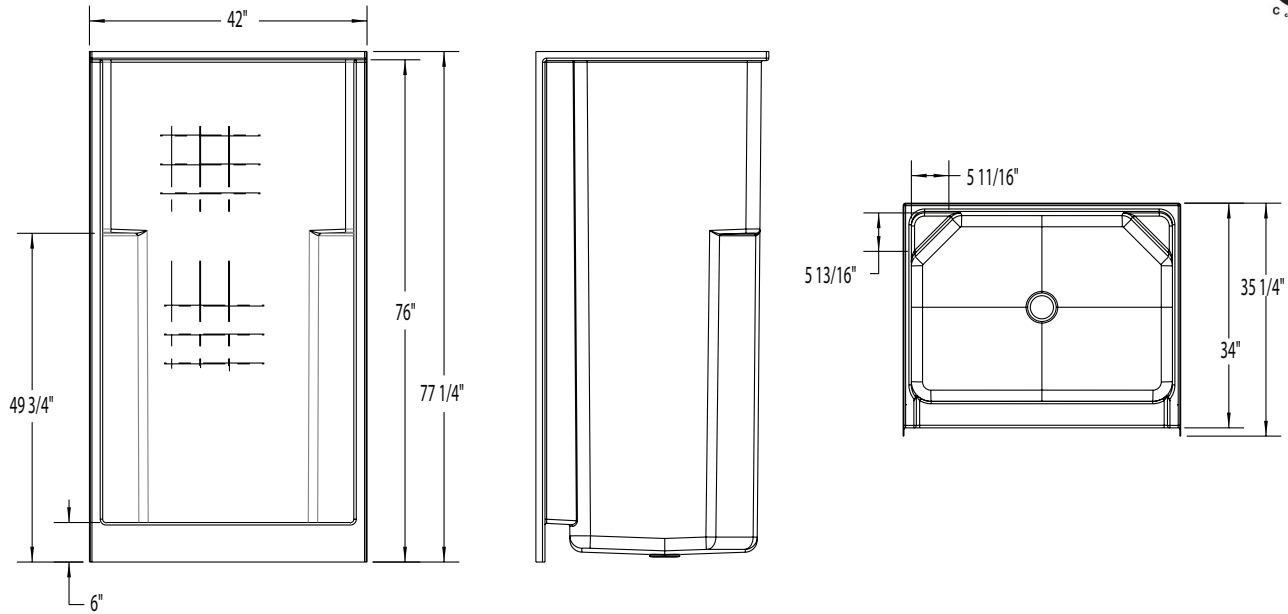

1423CTC – EVERYDAY SHOWERS

42 x 34 x 76 inches

FEATURES

- Shower stall
- Textured tile finish
- Molded toiletry shelves
- Slip-resistant textured bottom
- Center drain
- AcrylX™ applied acrylic surface
- Lifetime limited warranty

COLOR OPTIONS

Stock	Upgraded	Premium
White	Almond Linen/Biscuit Bone	Black Mexican Sand Sand Bar Sterling Silver

1423CTC

42 x 34 x 76 inches

FEATURES lbs Dimensional Tolerance $\pm \frac{3}{8}$ ". Dimensions needed for site preparation should be measured from the unit. Aquatic assumes no responsibility for preparatory work.

Model #	Material	Wall Finish	Pieces	Drain	Seat	Net Wt.	Pkg. Wt.
Shower #1423CTC	AcrylX™	Textured Tile	1	Center	-	104	109

DIMENSIONS

Specifications	inches
Width: Overall / Net	42
Depth: Overall / Net	35 1/4 / 34
Height: Overall / Net	77 1/4 / 76
Enclosure Opening	37 3/4
Skirt Height	6
Drain Rough-In (from Back Wall)	15 3/4
Drain Rough-In (from Side Wall)	21
Drain: Diameter / Clearance	3 1/4 / 3/4

FRAMING DIMENSIONS inches

Type	D Depth	W Width	H Height	A	B	C
Alcove	35 1/4	42 1/8	-	Box Out	21	15 3/4