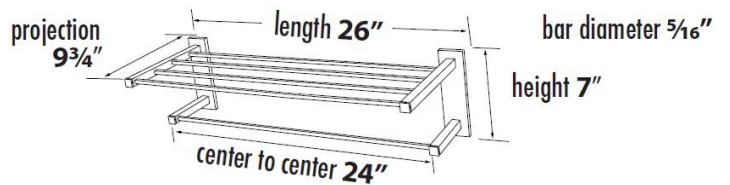

SPECIFICATIONS

**CONTEMPORARY II
TOWEL RACK**

FEATURES

Modern styling
Multiple finishes
Concealed installation

WARRANTY

Limited lifetime

FINISHES

Polished Brass/Non-lacquered (PB/NL)
Polished Chrome (PC)
Bronze (BRZ)
Polished Nickel (PN)
Satin Brass (SB)
Satin Nickel (SN)