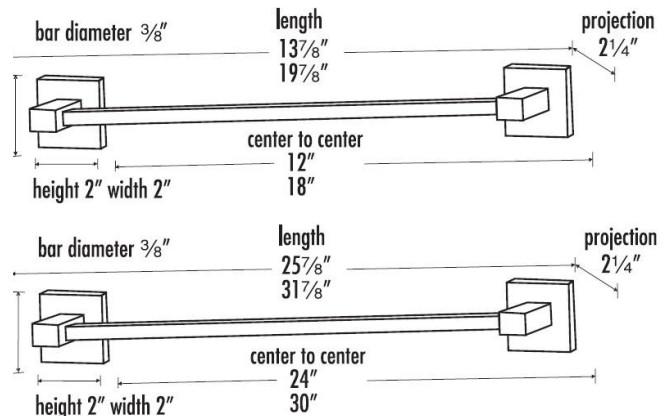

**SPECIFICATIONS**

**CONTEMPORARY II  
TOWEL BAR**

**FEATURES**

- Modern styling
- Multiple finishes
- Concealed installation

**WARRANTY**

Limited lifetime

**FINISHES**

- Polished Brass/Non-lacquered (PB/NL)
- Polished Chrome (PC)
- Bronze (BRZ)
- Polished Nickel (PN)
- Satin Brass (SB)
- Satin Nickel (SN)

**MATERIAL**

Brass

**Item#**

- A8420-12**
- A8420-18**
- A8420-24**
- A8420-30**

NOTE: Dimensions and specifications are subject to change without notice.