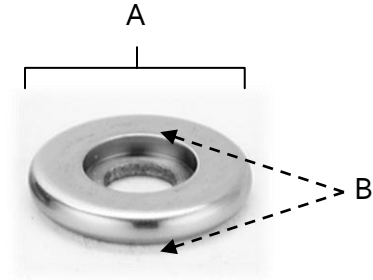

**SPECIFICATIONS**

**TRADITIONAL  
ROSETTES**

**FEATURES**

Traditional styling  
Multiple finishes  
Concealed installation

**WARRANTY**

Limited lifetime

**FINISHES**

Barcelona (BARC)  
Bronze (BRZ)  
Chocolate Bronze (CHBRZ)  
Matte Black (MB)  
Polished Antique (PA)  
Polished Brass (PB)  
Polished Chrome (PC)  
Polished Nickel (PN)  
Satin Nickel (SN)

**MATERIAL**

Brass

Item#	A	B
<b>A721</b> (for A701, A702, &703)	5/8"	1/8"

**KEY:**

A - Length and Width  
B - Projection

NOTE: Dimensions and specifications are subject to change without notice.