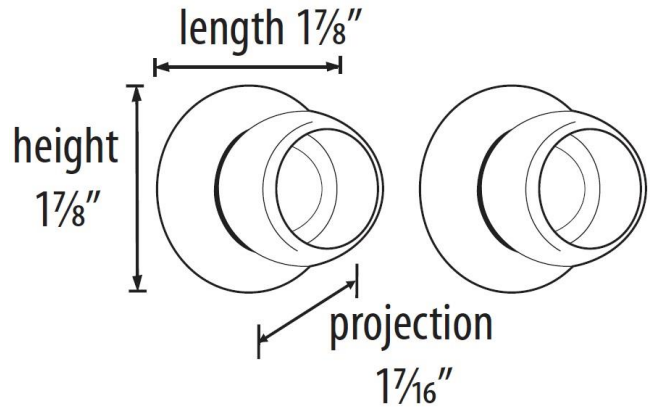

**SPECIFICATIONS**

**ROYALE**  
SHOWER ROD BRACKETS

**FEATURES**

Transitional styling  
Multiple finishes  
Concealed installation

**WARRANTY**

Limited lifetime

**FINISHES**

Polished Brass (PB)  
Polished Brass/Non-lacquered (PB/NL)  
Polished Chrome (PC)  
Bronze (BRZ)  
Chocolate Bronze (CHBRZ)  
Polished Nickel (PN)  
Satin Nickel (SN)

**MATERIAL**

Brass

**Item#**

---

A6646

NOTE: Dimensions and specifications are subject to change without notice.